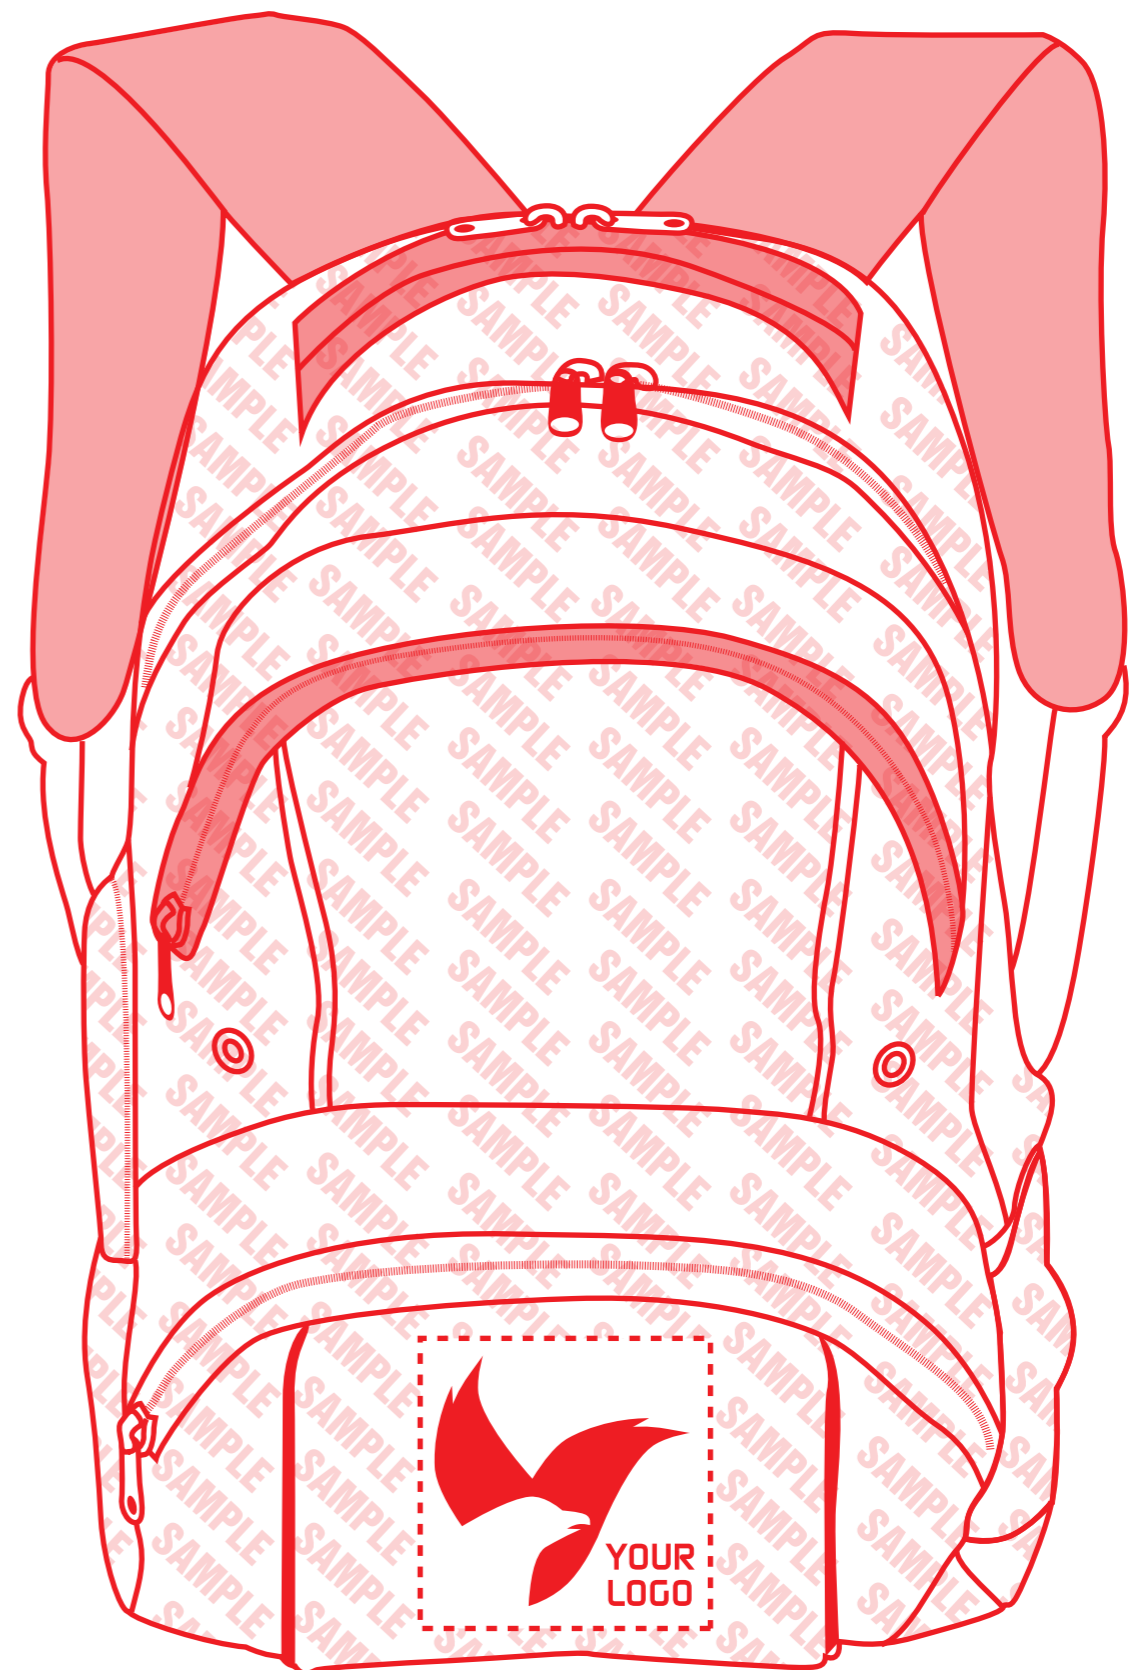

Imprint Area
5" x 5"

Your text will be at 100% percent
Your text must be inside dashed imprint area.

Not To Scale
Shown At 30%

Font Used: **Modaerne Bold**
Font Point Used: 46pt

All fonts converted to outlines

Product Dimensions: 9-7/8"w x 17-3/4"h x 8-5/8"d

Please Outline All Fonts Before Submitting File

1-Color Imprint Available

Method Imprint: **Screen Print**, No Raster Files

Halftones Not Available

Minimum Pt. Size: 12 pt

Actual Size

Line weight must be at least 2