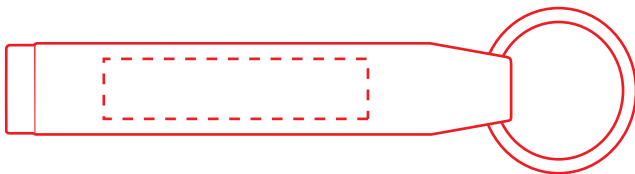

## bot-008-plastic-bottle-opener-keychain-21084

Imprint Area: 1-3/8" w x 5/16" h

Your text must be inside dashed imprint area.

Imprint Area: 1-3/8" w x 5/16" h

Font Used: **COPPERPLATE BOLD**

Font Point Used: 10pt

All fonts converted to outlines

**Product Dimensions:** 2-5/8"w x 1/2"h x 5/8"dia.

Please Outline All Fonts Before Submitting File

1-Color Imprint Available

Method Imprint: **1 Color Process**, No Raster Files

Halftones 5-100%

Minimum Pt. Size: 6 pt

Aa Bb Cc Dd Ee Ff Gg Hh - ; 6pt Height

Actual Size

Your smallest text can not be smaller than 6pt in height.

Minimum Line Wt: 0.5

Line weight must be at least 0.5