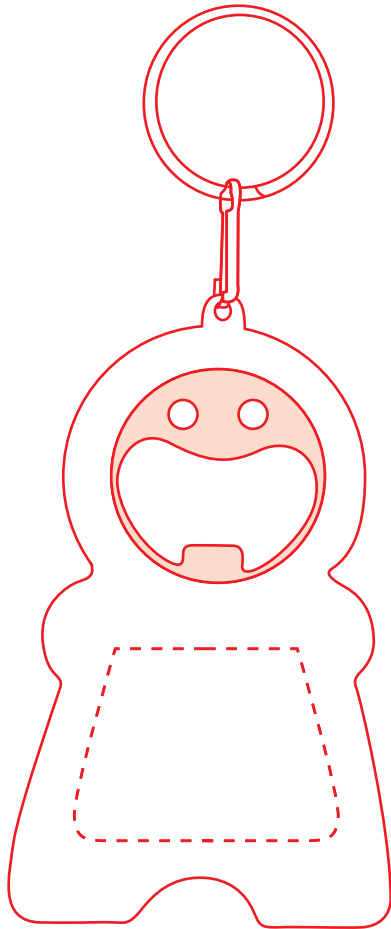

bot-011-bottle-opener-w-keylight-and-tape-measure-21105

Imprint Area: 1-3/8" w x 1" h

Your text must be inside dashed imprint area.

Imprint Area: 1-3/8" w x 1" h