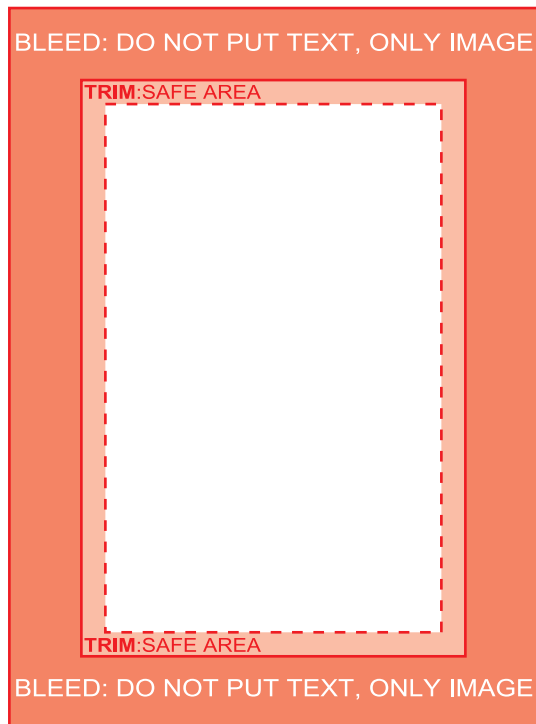

YOUR ART HERE

 Imprint Area: 1.75" x 2.75"

 Trim Size: 2" x 3"
Make sure text does not exceed past the **safe area** or else it will get cut off

 Bleed Area: 2.75" x 3.75"
Extend image **ONLY**.
NO TEXT!
Text will get cut off by trim size

**Your text will be at 100% percent
Your text must be inside dashed imprint area.**

**SAMPLE
DO NOT USE**

Font Used: **IMPACT**
Font Point Used: 50pt
All fonts converted to outlines

Product Dimensions: 2" x 3"

Please Outline All Fonts Before Submitting File

Method Imprint: **4 Color Process**, Raster Files (digital photos) should be 300 DPI.

Minimum Pt. Size: 6 pt

Actual Size

Your smallest text can not be smaller than 6pt in height.

Minimum Line Wt: 0.5 pt

 Line weight must be at least 0.5pt