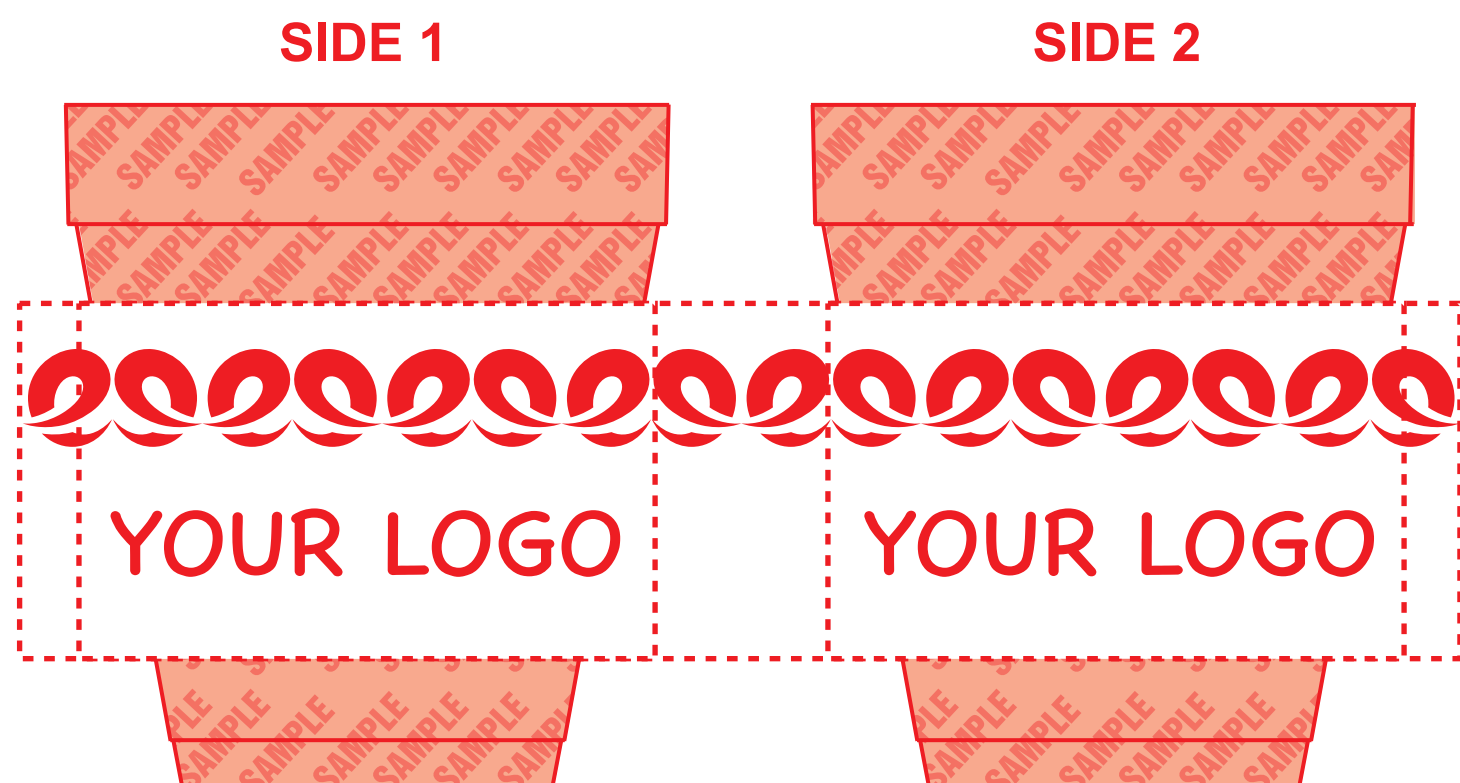

SAMPLE DO NOT USE

Font Used: **Chalkboard SE**

Font Point Used: 35 pt

All fonts converted to outlines

YOUR ART HERE

NO TEXT OR IMAGE OUTSIDE OF IMPRINT AREA

Imprint Area:

3" x 1.85" single side

7.5" x 1.58" wrap

Your text will be at 100% percent
Your text must be inside dashed imprint area.

Product Dimensions: 3.2" x 3.5" x 2"

Please Outline All Fonts Before Submitting File

1-Location Imprint Available

Method Imprint: **Screen Print** (No Raster Files)

Halftones Not Available

Minimum Pt. Size: 6 pt

Aa Bb Cc Dd Ee Ff Gg Hh Ii Jj Kk 6pt Height

Actual Size

Your smallest text can not
be smaller than 6 pt in height.

Minimum Line Wt: 1 pt

————— Line weight must be at least 1 pt