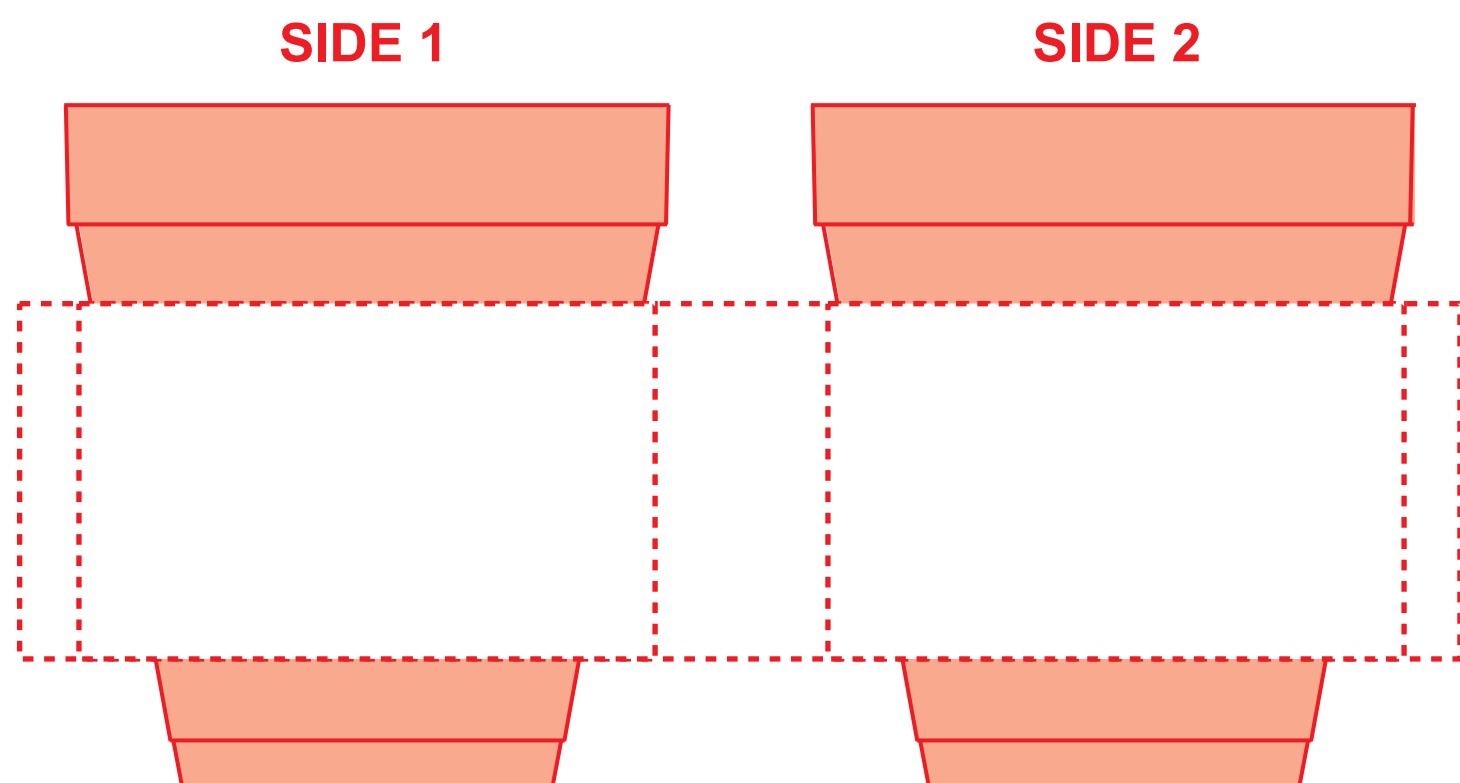

SAMPLE DO NOT USE

Font Used: **Chalkboard SE**

Font Point Used: 35 pt

All fonts converted to outlines

YOUR ART HERE

NO TEXT OR IMAGE OUTSIDE OF IMPRINT AREA

Imprint Area:

3" x 1.85" single side

7.5" x 1.58" wrap

Your text will be at 100% percent
Your text must be inside dashed imprint area.

Product Dimensions: 3.2" x 3.5" x 2"

Please Outline All Fonts Before Submitting File

1-Location Imprint Available

Method Imprint: **Screen Print** (No Raster Files)

Halftones Not Available

Minimum Pt. Size: 6 pt

Aa Bb Cc Dd Ee Ff Gg Hh Ii Jj Kk 6pt Height

Actual Size

Your smallest text can not
be smaller than 6 pt in height.

Minimum Line Wt: 1 pt

————— Line weight must be at least 1 pt