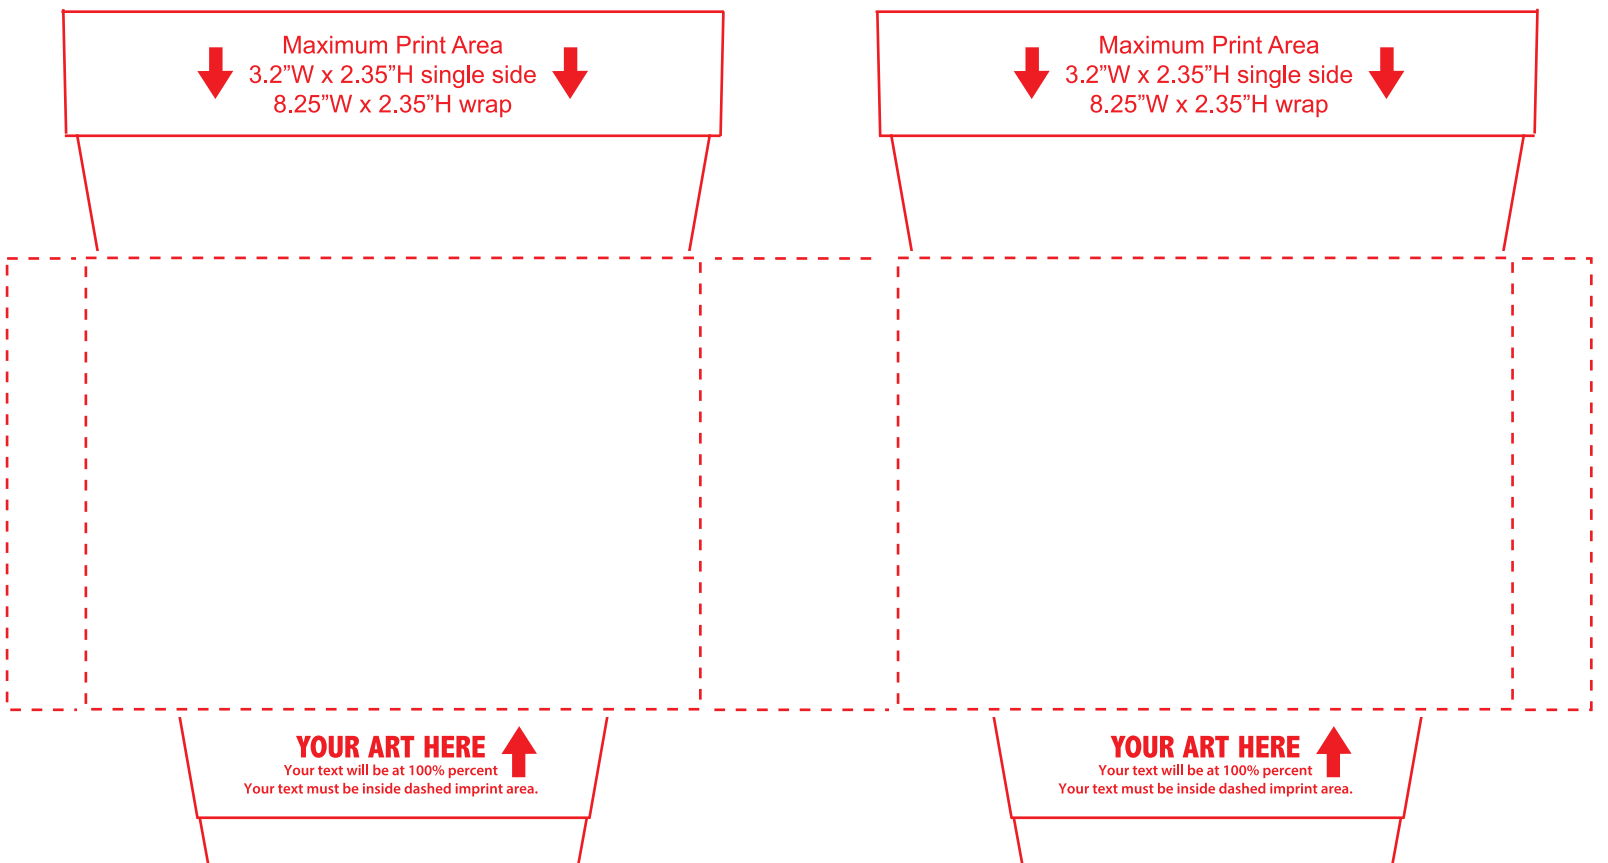

Product Dimensions
2.1" X 3.2"W X 3.5" X 4.4"H

Font Used: Acryle Script Personal Use
Font Point Used: 55 pt
All fonts converted to outlines

SAMPLE

SIDE ONE

SIDE TWO

SIDE ONE

SIDE TWO

Product Dimensions: 2.1" X 3.2"W X 3.5" X 4.4"H
 Please Outline All Fonts Before Submitting File
 Method Imprint: **Screen Print**
 Imprint: 1 location, front **ALL ART MUST BE 100% VECTOR**

Minimum Pt. Size: 6 pt
 Aa Bb Cc Dd Ee Ff Gg Hh Ii Jj Kk 6pt height
 Actual Size

Minimum Line Wt: 1 pt
 Line weight must be at least 1 pt

Your smallest text can not be smaller than 6pt in height.