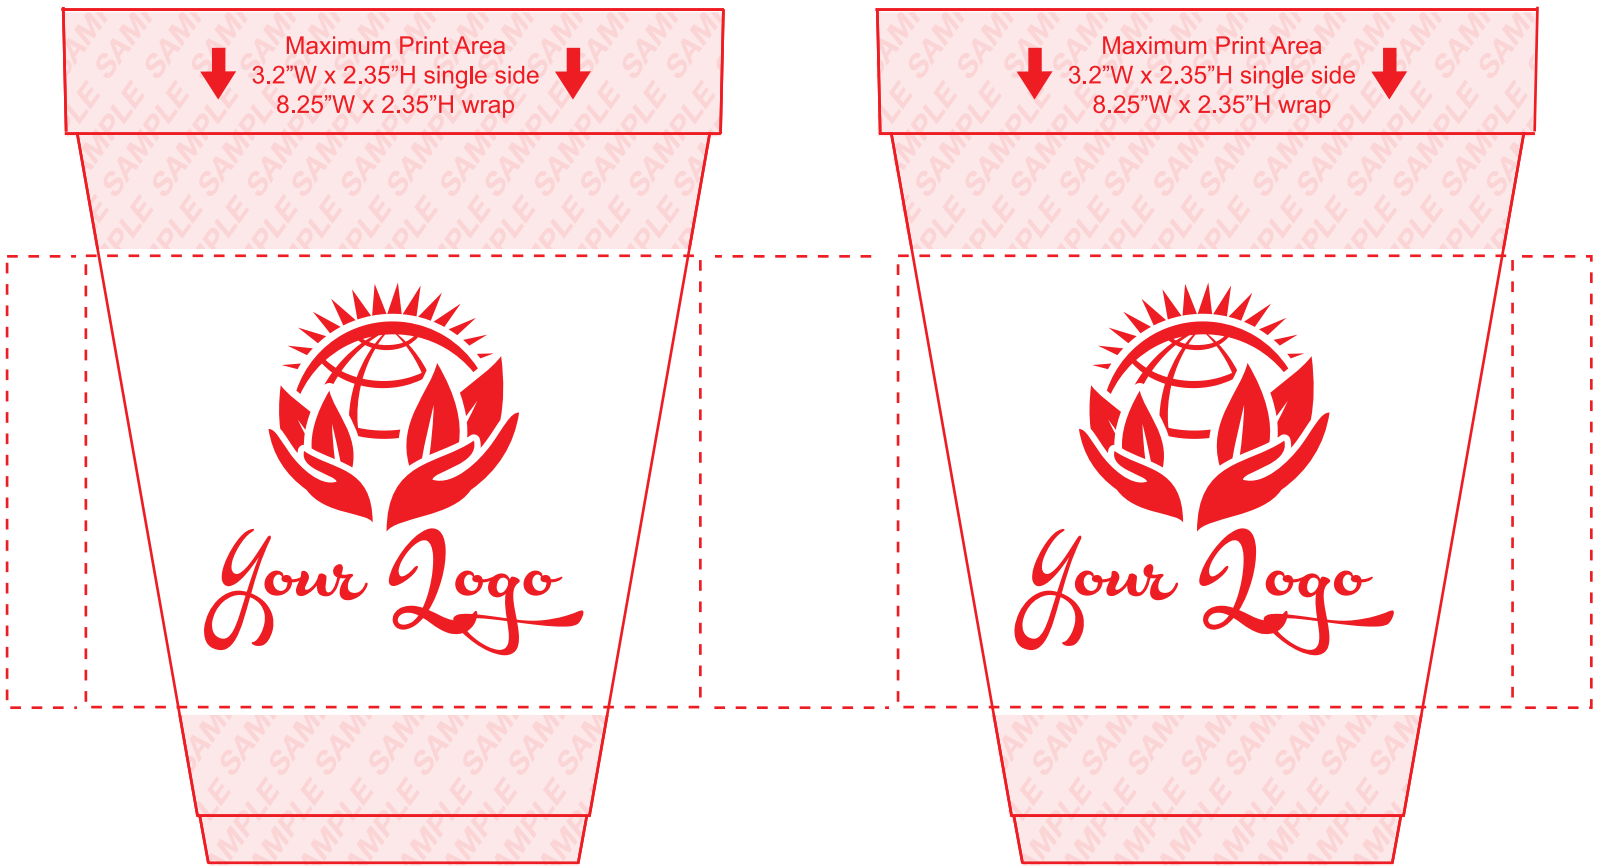

Product Dimensions
2.1" X 3.2"W X 3.5" X 4.4"H

Font Used: Acryle Script Personal Use
Font Point Used: 55 pt
All fonts converted to outlines

SAMPLE

SIDE ONE

SIDE TWO

SIDE ONE

SIDE TWO

Product Dimensions: 2.1" X 3.2"W X 3.5" X 4.4"H
 Please Outline All Fonts Before Submitting File
 Method Imprint: **Screen Print**
 Imprint: 1 location, front **ALL ART MUST BE 100% VECTOR**

Minimum Pt. Size: 6 pt
 Aa Bb Cc Dd Ee Ff Gg Hh Ii Jj Kk 6pt height
 Actual Size

Minimum Line Wt: 1 pt
 Line weight must be at least 1 pt

Your smallest text can not be smaller than 6pt in height.