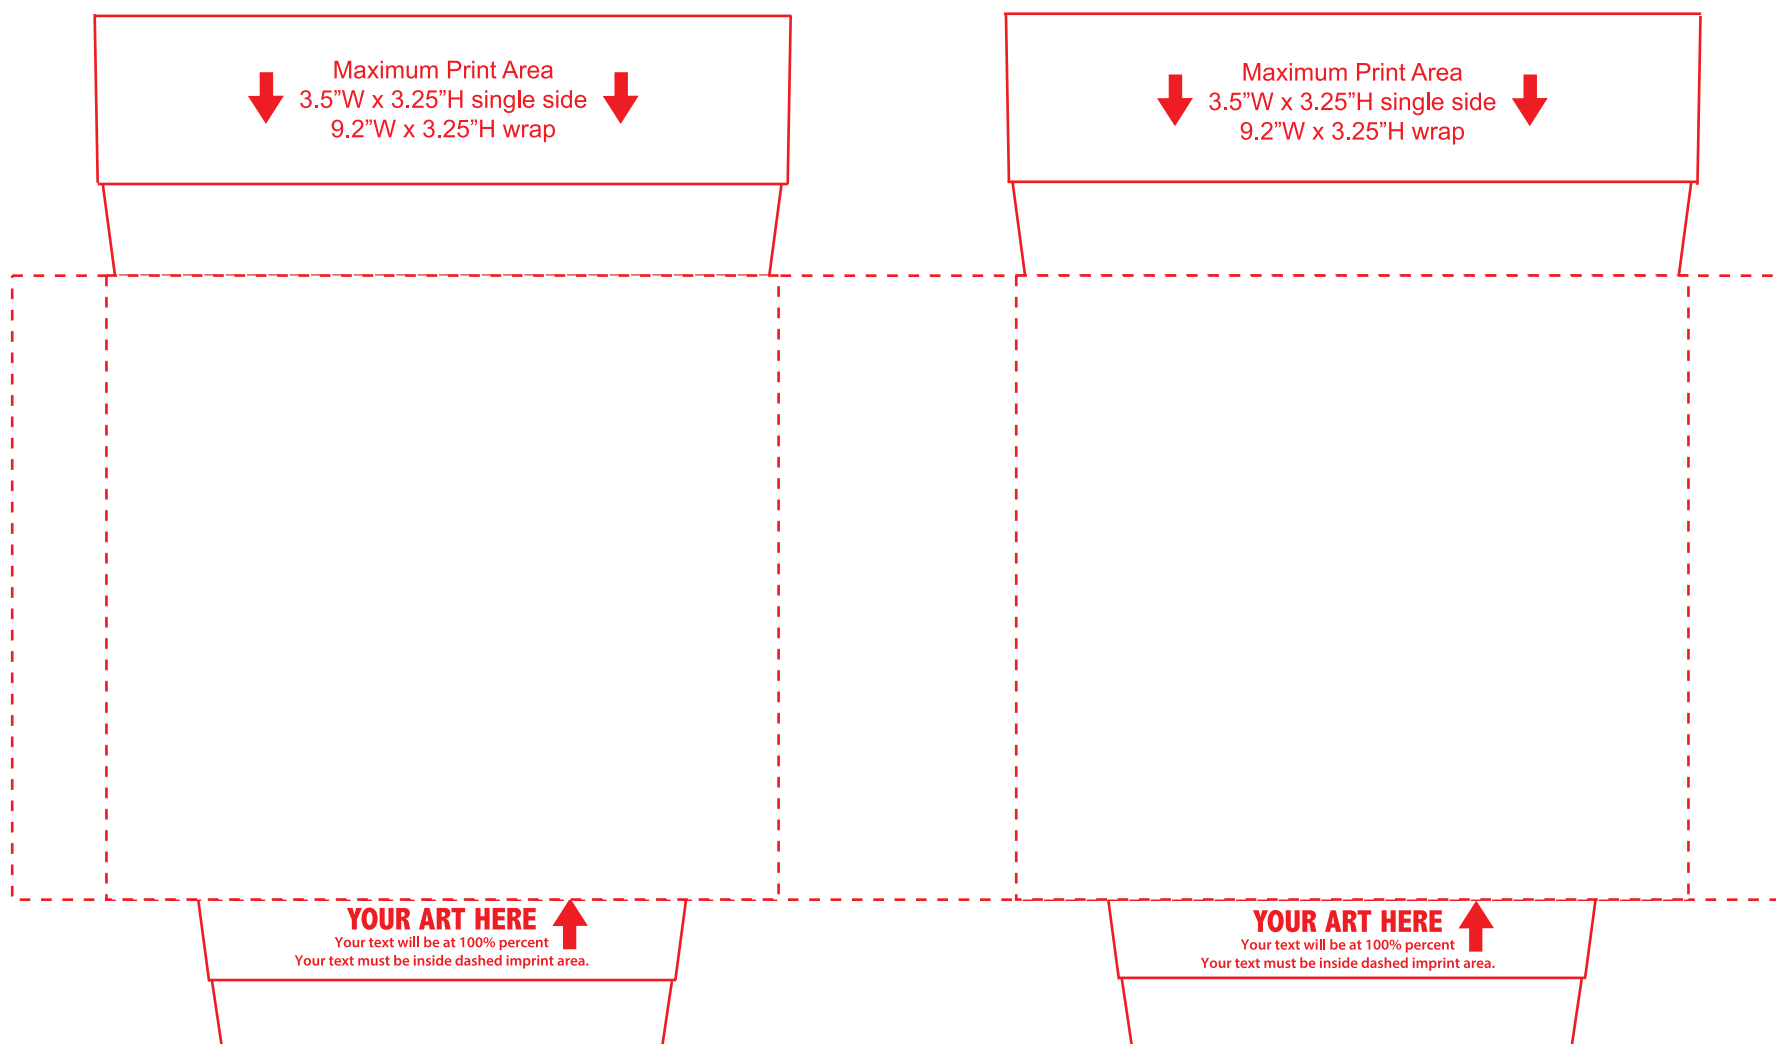

Product Dimensions
2.4" X 3.5"W X 3.7" X 5.4"H

Font Used: PT Sans Narrow
Font Point Used: 44 pt
All fonts converted to outlines

SAMPLE

SIDE ONE

SIDE TWO

SIDE ONE

SIDE TWO

SAMPLE

Product Dimensions: 2.4" X 3.5"W X 3.7" X 5.4"H
 Please Outline All Fonts Before Submitting File
 Method Imprint: **Screen Print**
 Imprint: 1 location, front **ALL ART MUST BE 100% VECTOR**

Minimum Pt. Size: 6 pt
Aa Bb Cc Dd Ee Ff Gg Hh Ii Jj Kk 6pt Height
 Actual Size

Minimum Line Wt: 1 pt
 ———— Line weight must be at least 1 pt

Your smallest text can not be smaller than 6pt in height.