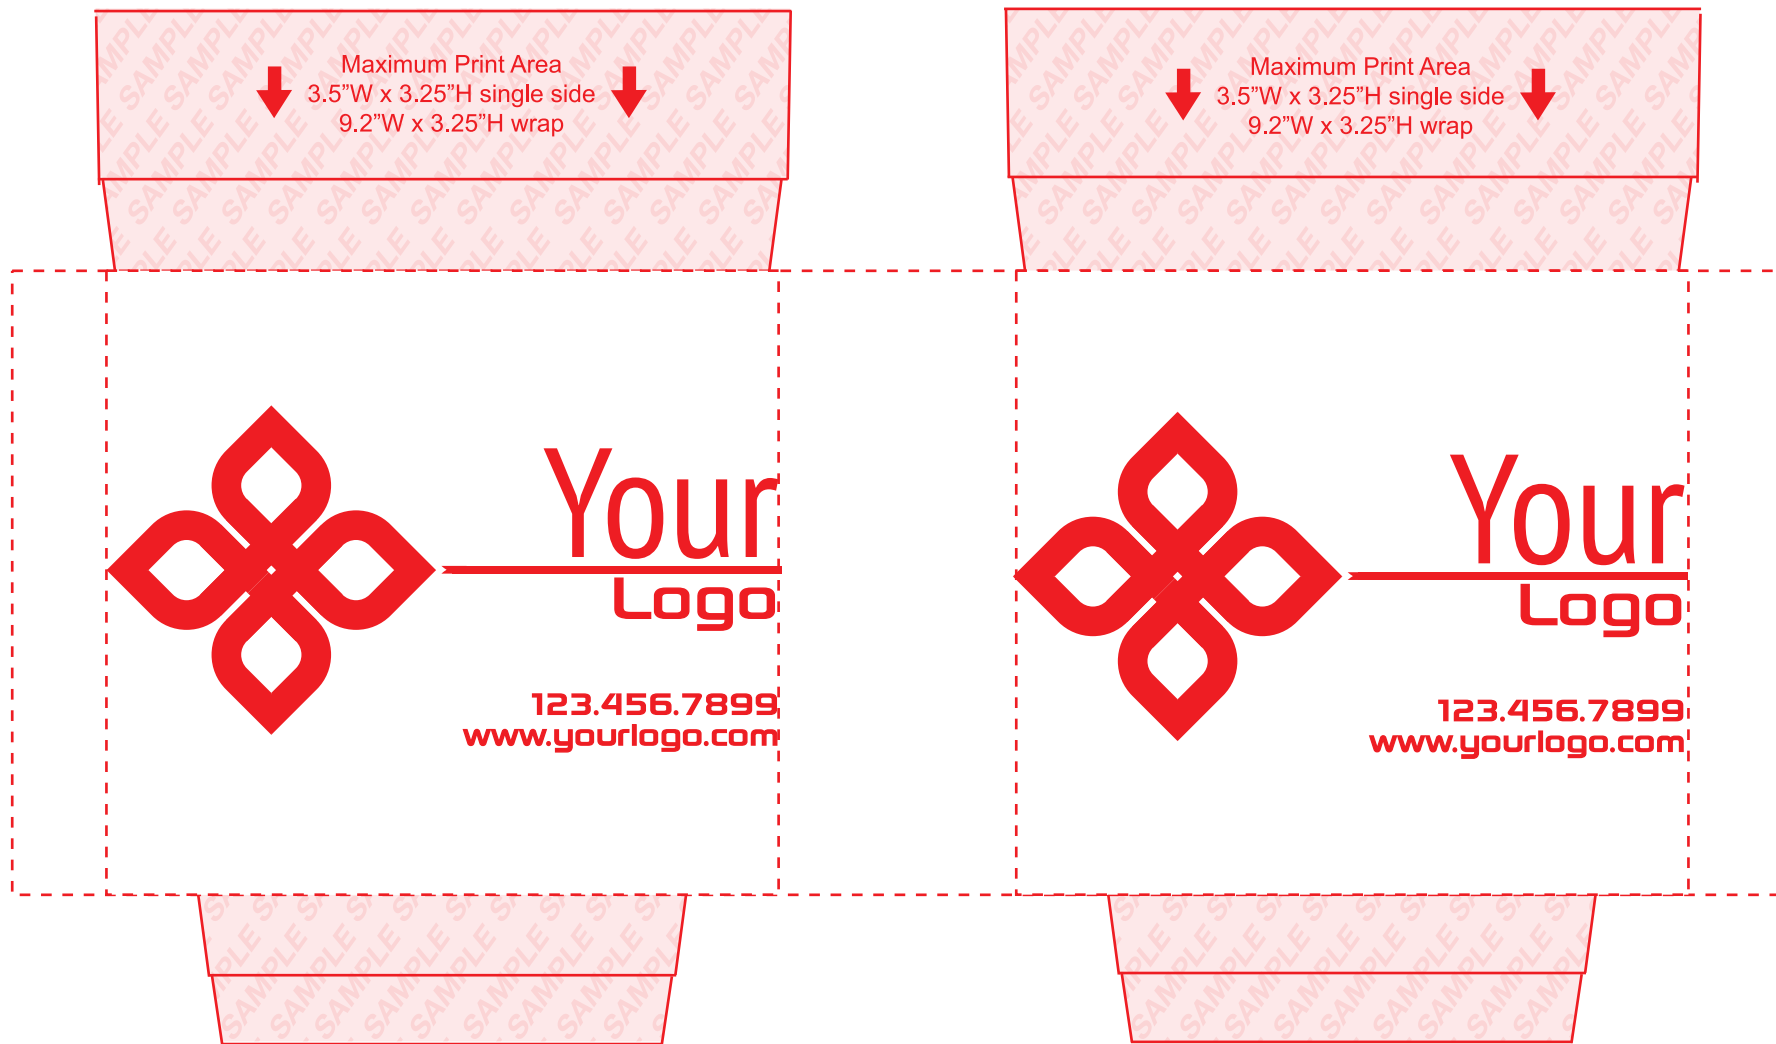

Product Dimensions
2.4" X 3.5"W X 3.7" X 5.4"H

Font Used: PT Sans Narrow
Font Point Used: 44 pt
All fonts converted to outlines

SAMPLE

SIDE ONE

SIDE TWO

SIDE ONE

SIDE TWO

SAMPLE

Product Dimensions: 2.4" X 3.5"W X 3.7" X 5.4"H
 Please Outline All Fonts Before Submitting File
 Method Imprint: **Screen Print**
 Imprint: 1 location, front **ALL ART MUST BE 100% VECTOR**

Minimum Pt. Size: 6 pt
Aa Bb Cc Dd Ee Ff Gg Hh Ii Jj Kk 6pt Height
 Actual Size

Minimum Line Wt: 1 pt
 ———— Line weight must be at least 1 pt

Your smallest text can not be smaller than 6pt in height.