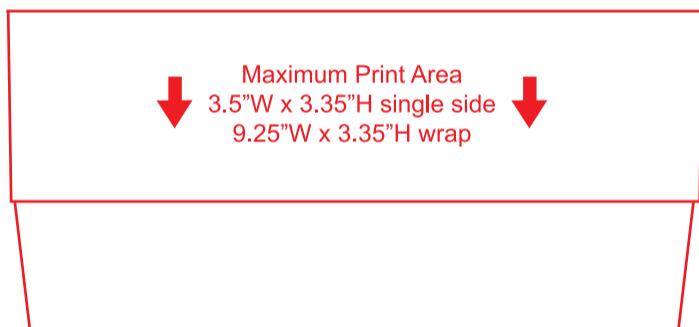

Product Dimensions
2.4" X 3.5"W X 3.7" X 5.4"H

Font Used: News Gothic MT
Font Point Used: pt
All fonts converted to outlines

SIDE ONE

SAMPLE

SIDE TWO

SIDE ONE

SAMPLE

SIDE TWO

Product Dimensions: 2.4" X 3.5"W X 3.7" X 5.4"H
 Please Outline All Fonts Before Submitting File
 Method Imprint: **Screen Print**
 Imprint: 1 location, front **ALL ART MUST BE 100% VECTOR**

Minimum Pt. Size: 6 pt
À Á Â Ã Ä Å Ç È É Ê Ë Ì Í Î Ï Ñ Ò Ó Ô Õ Ö × Ø Ù Ú Û Ü Ý Þ ß à á â ã
 Actual Size

Minimum Line Wt: 1 pt
 Line weight must be at least 1 pt

Your smallest text can not be smaller than 6pt in height.