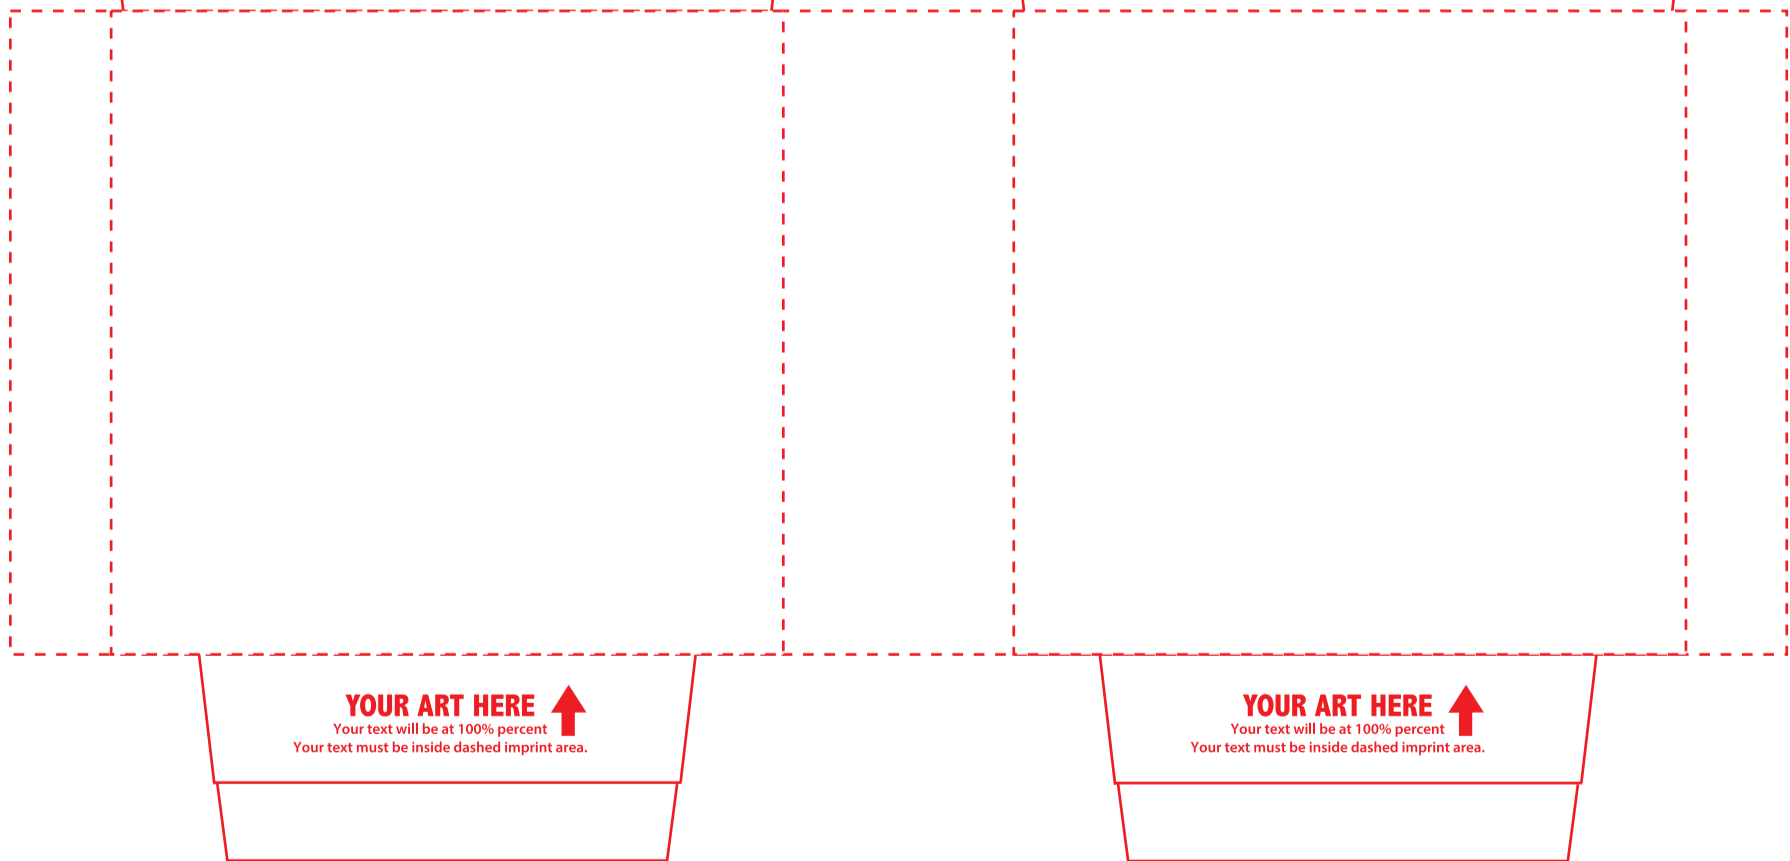

Product Dimensions
2.4" X 3.5"W X 3.7" X 5.4"H

Font Used: News Gothic MT
Font Point Used: pt
All fonts converted to outlines

SIDE ONE

SAMPLE

SIDE TWO

SIDE ONE

SAMPLE

SIDE TWO

Product Dimensions: 2.4" X 3.5"W X 3.7" X 5.4"H
 Please Outline All Fonts Before Submitting File
 Method Imprint: **Screen Print**
 Imprint: 1 location, front **ALL ART MUST BE 100% VECTOR**

Minimum Pt. Size: 6 pt
À Á Â Ã Ä Å Ç È É Ê Ë Ì Í Î Ï Ñ Ò Ó Ô Õ Ö × Ø Ù Ú Û Ü Ý Þ ß à á â ã
 Actual Size

Minimum Line Wt: 1 pt
 Line weight must be at least 1 pt

Your smallest text can not be smaller than 6pt in height.