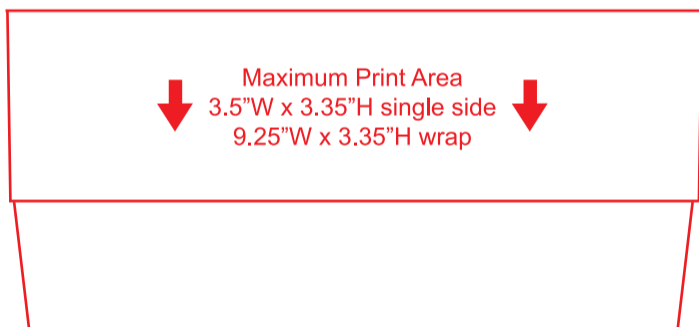

Product Dimensions
2.4" X 3.5"W X 3.7" X 5.4"H

Font Used: News Gothic MT
Font Point Used: pt
All fonts converted to outlines

SIDE ONE

SAMPLE

SIDE TWO

SIDE ONE

SAMPLE

SIDE TWO

Product Dimensions: 2.4" X 3.5"W X 3.7" X 5.4"H
 Please Outline All Fonts Before Submitting File
 Method Imprint: **Screen Print**
 Imprint: 1 location, front **ALL ART MUST BE 100% VECTOR**

Minimum Pt. Size: 6 pt
À Á Â Ã Ä Å Ç È É Ê Ë Ì Í Î Ï Ñ Ò Ó Ô Õ Ö × Ø Ù Ú Û Ü Ý Þ ß à á â ã
 Actual Size

Minimum Line Wt: 1 pt
 Line weight must be at least 1 pt

Your smallest text can not be smaller than 6pt in height.