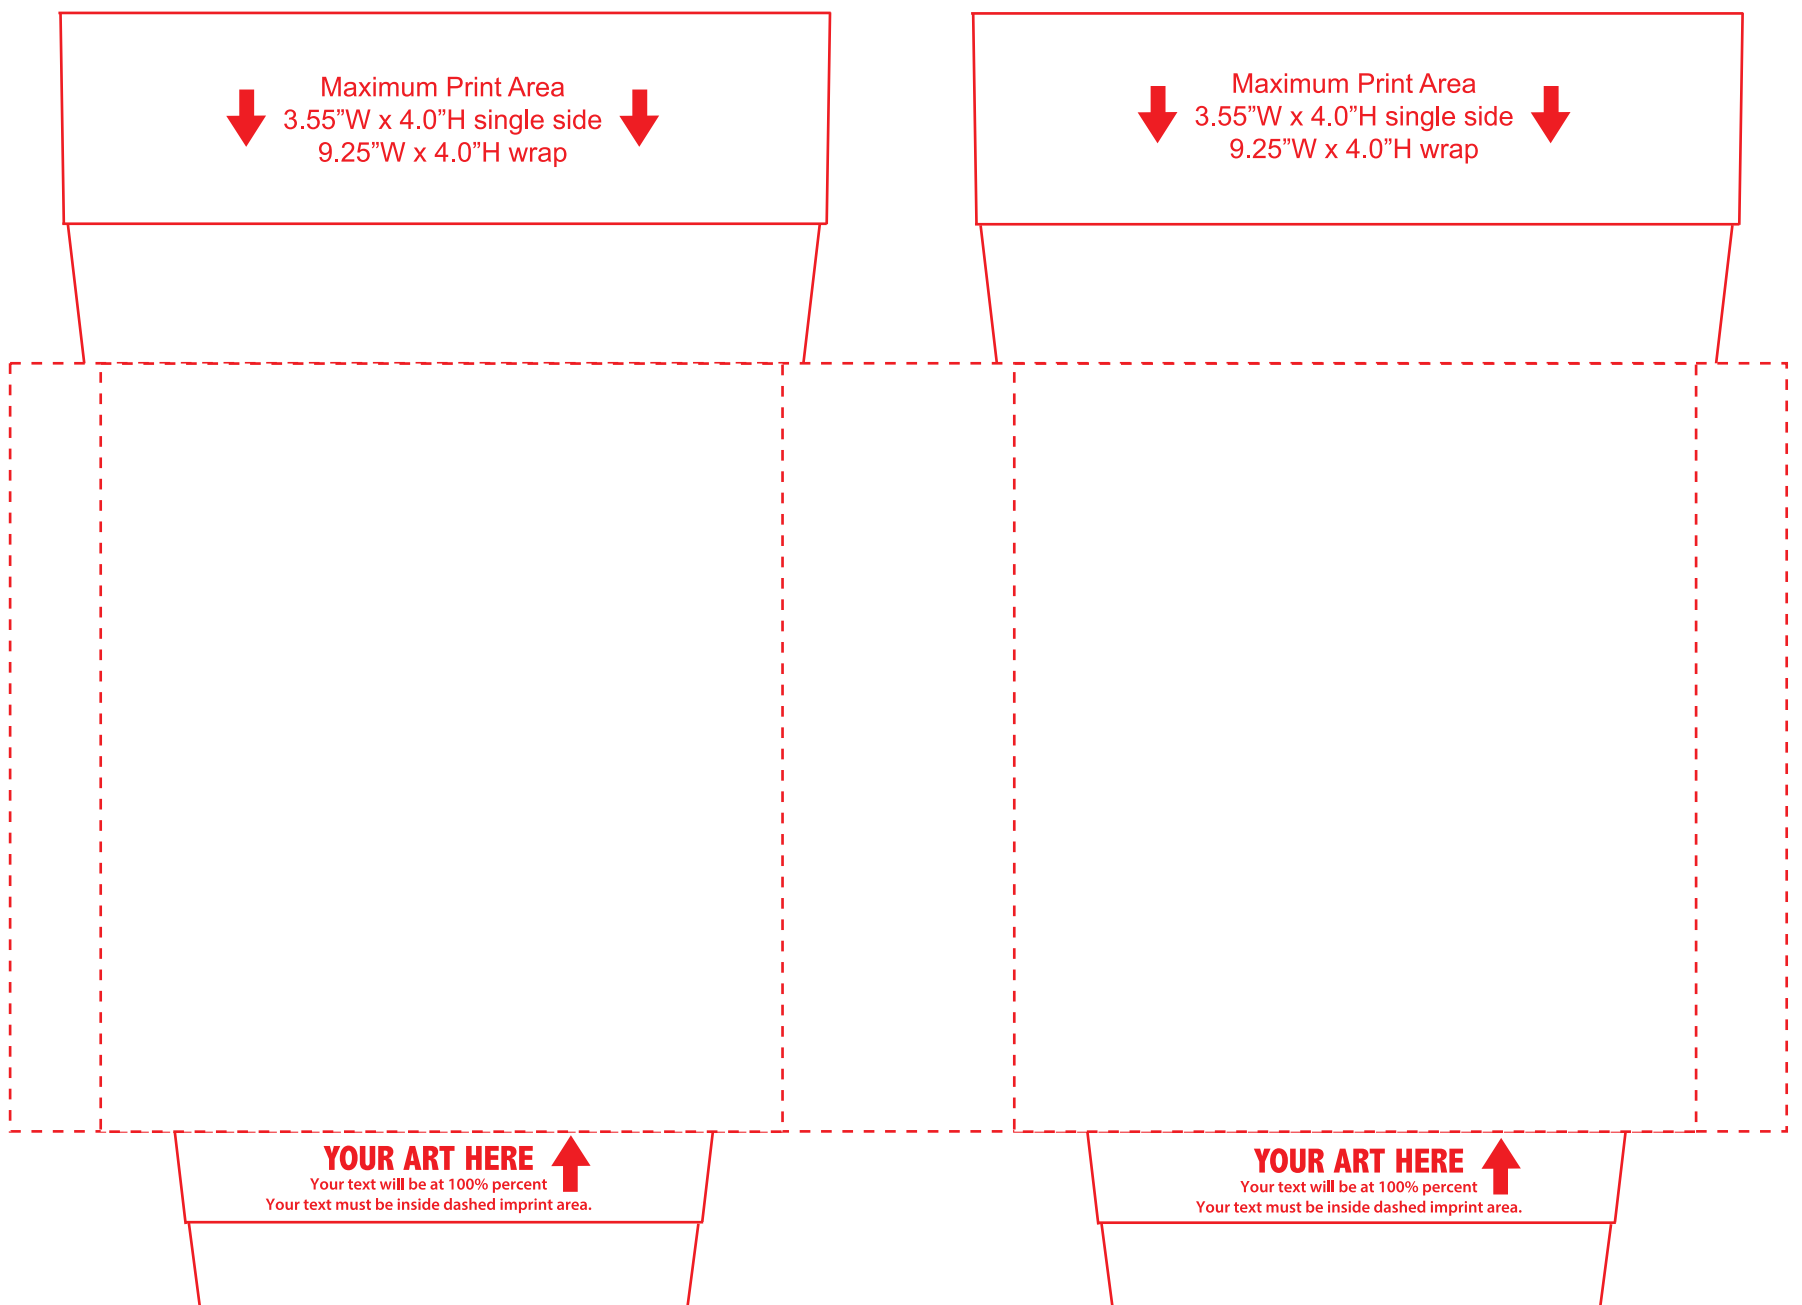

Product Dimensions  
2.4" X 3.55"W X 3.9" X 6.9"H

Font Used: News Gothic MT  
Font Point Used: pt  
All fonts converted to outlines

SIDE ONE

SAMPLE

SIDE TWO

SIDE ONE

SAMPLE

SIDE TWO

**Product Dimensions:** 2.4" X 3.55"W X 3.9" X 6.9"H  
 Please Outline All Fonts Before Submitting File  
 Method Imprint: **Screen Print**  
 Imprint: 1 location, front **ALL ART MUST BE 100% VECTOR**

Minimum Pt. Size: 6 pt

Aa Bb Cc Dd Ee Ff Gg Hh Ii Jj Kk  
 Actual Size

Your smallest text can not be smaller than 6pt in height.

Minimum Line Wt: 1 pt

Line weight must be at least 1 pt