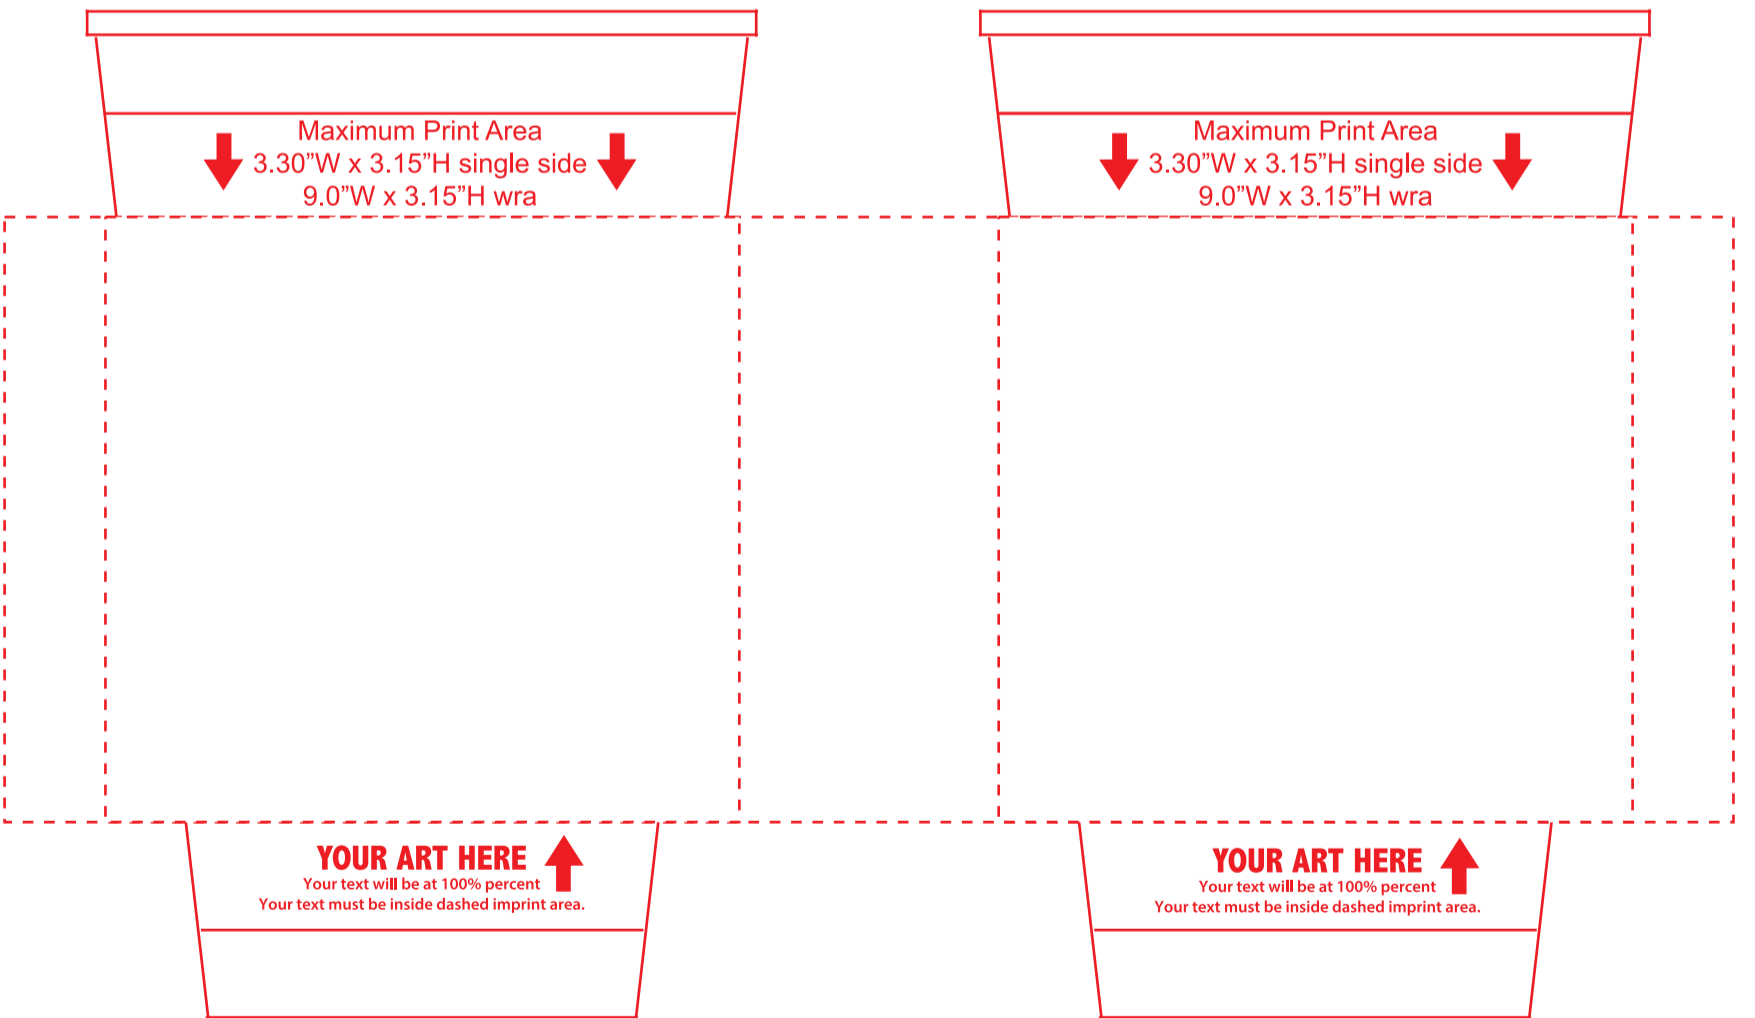

Product Dimensions
2.375" X 3.3"W X 3.5" X 5.125"H

Font Used: News Gothic MT
Font Point Used: pt
All fonts converted to outlines

SIDE ONE

SAMPLE

SIDE TWO

SIDE ONE

SAMPLE

SIDE TWO

Product Dimensions: 2.375" X 3.3"W X 3.5" X 5.125"H

Please Outline All Fonts Before Submitting File

Method Imprint: **Screen Print**

Imprint: 1 location, front **ALL ART MUST BE 100% VECTOR**

Minimum Pt. Size: 6 pt

Aa Bb Cc Dd Ee Ff Gg Hh Ii Jj Kk 6pt Height
Actual Size

Your smallest text can not be smaller than 6pt in height.

Minimum Line Wt: 1 pt

Line weight must be at least 1 pt