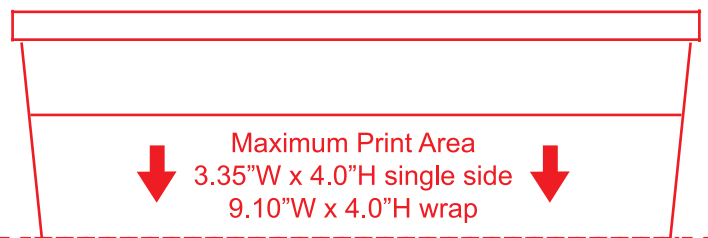

Product Dimensions
2.375" X 3.3"W X 3.5" X 5.125"H

Font Used: News Gothic MT
Font Point Used: pt
All fonts converted to outlines

SIDE ONE

SAMPLE

SIDE TWO

SIDE ONE

SAMPLE

SIDE TWO

Product Dimensions: 2.375" X 3.3"W X 3.5" X 5.125"H

Please Outline All Fonts Before Submitting File

Method Imprint: **Screen Print**

Imprint: 1 location, front **ALL ART MUST BE 100% VECTOR**

Minimum Pt. Size: 6 pt