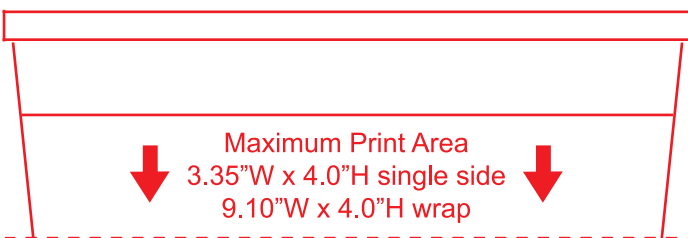

Product Dimensions
2.375" X 3.3"W X 3.5" X 5.125"H

Font Used: News Gothic MT
Font Point Used: pt
All fonts converted to outlines

SIDE ONE

SAMPLE

SIDE TWO

SIDE ONE

SAMPLE

SIDE TWO

Product Dimensions: 2.375" X 3.3"W X 3.5" X 5.125"H

Please Outline All Fonts Before Submitting File

Method Imprint: **Screen Print**

Imprint: 1 location, front **ALL ART MUST BE 100% VECTOR**

Minimum Pt. Size: 6 pt

Aa Bb Cc Dd Ee Ff Gg Hh Ii Jj Kk 6pt Height
Actual Size

Your smallest text can not be smaller than 6pt in height.

Minimum Line Wt: 1 pt

Line weight must be at least 1 pt