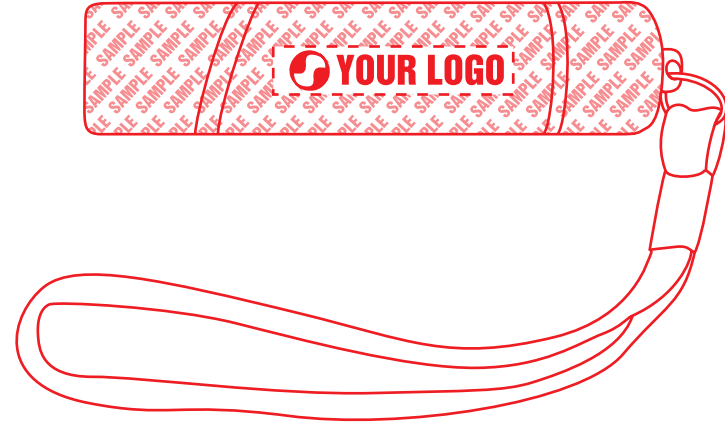

**Imprint Area**  
1-1/4 x 1/4

**Imprint Area**  
1-1/4 x 1/4

Font Used: **18 HELVETICA\* INSERAT ROMAN OO131**  
Font Point Used: 14pt All fonts converted to outlines

**Product Dimensions: 3"w x 5/8"dia.**

Please Outline All Fonts Before Submitting File

1-Color Imprint Available

Method Imprint: **Laser Engrave**, No Raster Files

Halftones Not Available

Minimum Pt. Size: 4 pt

Your smallest text can not be smaller than 4pt in height.