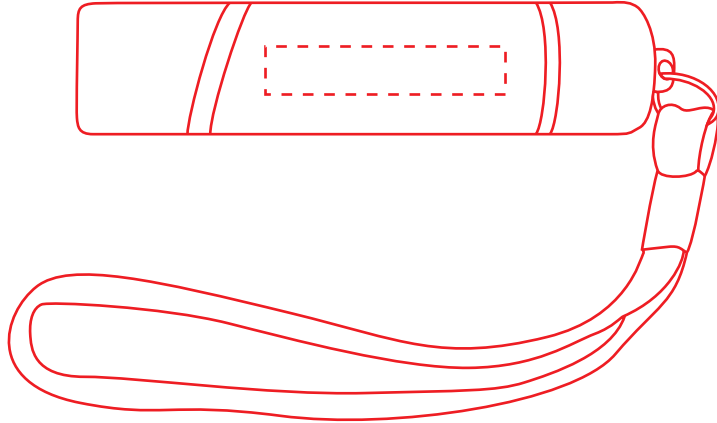

**Imprint Area**  
1-1/4 x 1/4

**Imprint Area**  
1-1/4 x 1/4

Font Used: **18 HELVETICA\* INSERAT ROMAN OO131**  
Font Point Used: 14pt All fonts converted to outlines

**Product Dimensions: 3"w x 5/8"dia.**

Please Outline All Fonts Before Submitting File

1-Color Imprint Available

Method Imprint: **Laser Engrave**, No Raster Files

Halftones Not Available

Minimum Pt. Size: 4 pt

Your smallest text can not be smaller than 4pt in height.

Minimum Line Wt: .8