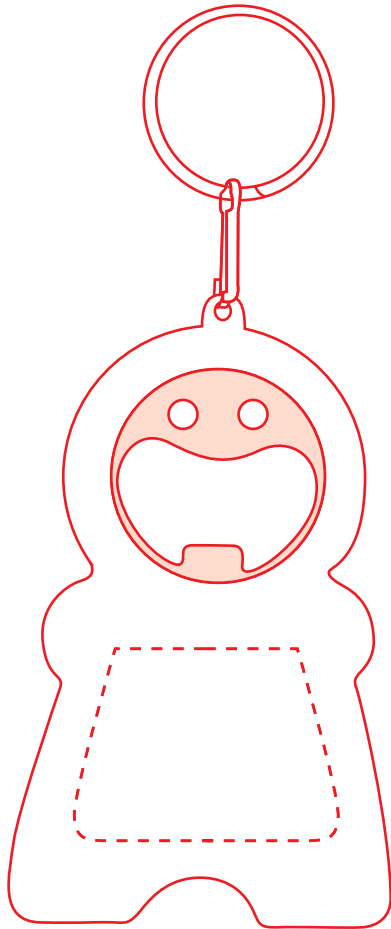

key-006-bottle-opener-w-keylight-and-tape-measure-keychain-21105

Imprint Area: 1-3/8" w x 1" h

Your text must be inside dashed imprint area.

Imprint Area: 1-3/8" w x 1" h

Font Used: **Conduit ITC Bold**
Font Point Used: 21pt

All fonts converted to outlines

Product Dimensions: 4-5/8" w x 2" h x 3/8" dia.

Please Outline All Fonts Before Submitting File

1-Color Imprint Available

Method Imprint: **1 Color Process**, No Raster Files

Halftones 5-100%

Minimum Pt. Size: 6 pt

Aa Bb Cc Dd Ee Ff Gg Hh Ii Jj Kk Ll Mm Nn Oo Pp Qq Rr Ss Tt Uu Vv Ww Xx Yy Zz 0-9 *pt Height

Actual Size

Your smallest text can not be smaller than 6pt in height.

Minimum Line Wt: 0.5

Line weight must be at least 0.5