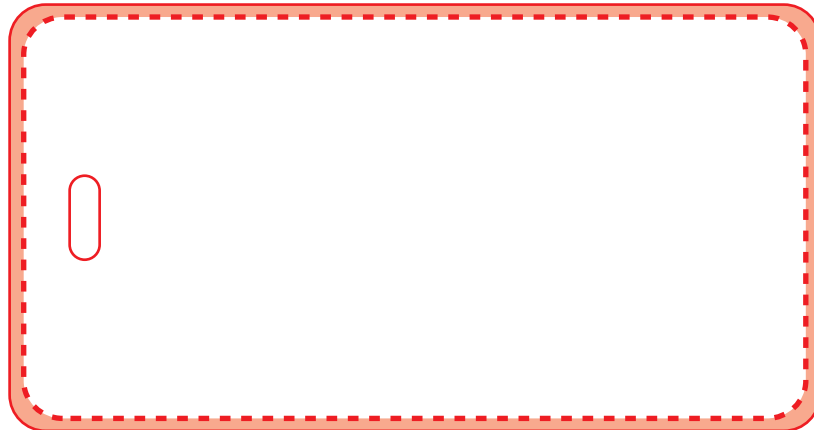

YOUR ART HERE

NO TEXT OR IMAGE OUTSIDE OF IMPRINT AREA

Imprint Area: 4-1/4"w x 2-1/4"h

SAMPLE DO NOT USE

Font Used: **Abadi MT Condensed Extra Bold**

Font Point Used: 70pt

All fonts converted to outlines

Your text must be inside dashed imprint area.

Product Dimensions: 4-1/4"w x 2-1/4"h x 1/16"d

Please Outline All Fonts Before Submitting File

1-Location Imprint Available: Front and Back

Method Imprint: **1-Color Process**, No Raster Files

Halftones 5-100%