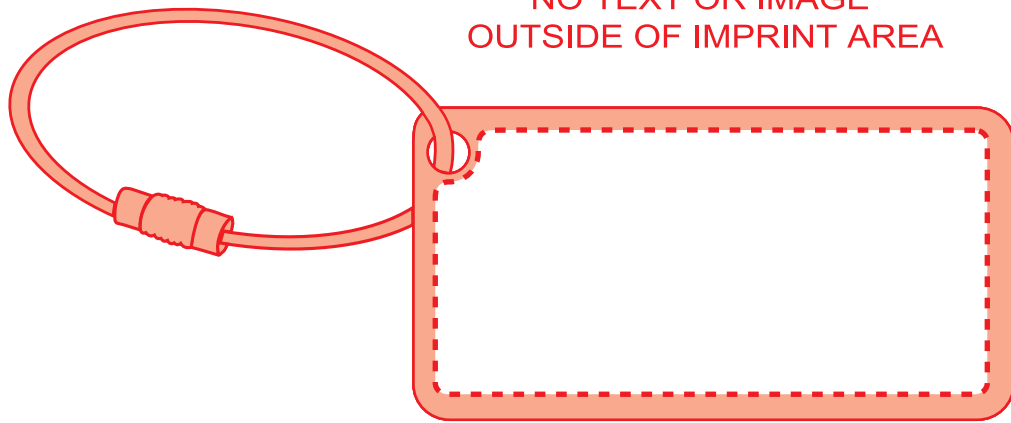

## YOUR ART HERE

NO TEXT OR IMAGE  
OUTSIDE OF IMPRINT AREA

Imprint Area: 2-7/8"w x 1-3/8"h

**Your text must be inside dashed imprint area.**

### Product Dimensions: 3-1/8"w x 1-5/8"h x 1/8"d

Please Outline All Fonts Before Submitting File

1-Location Imprint Available: Front and Back

Method Imprint: **1-Color Process**, No Raster Files

Halftones 5-100%