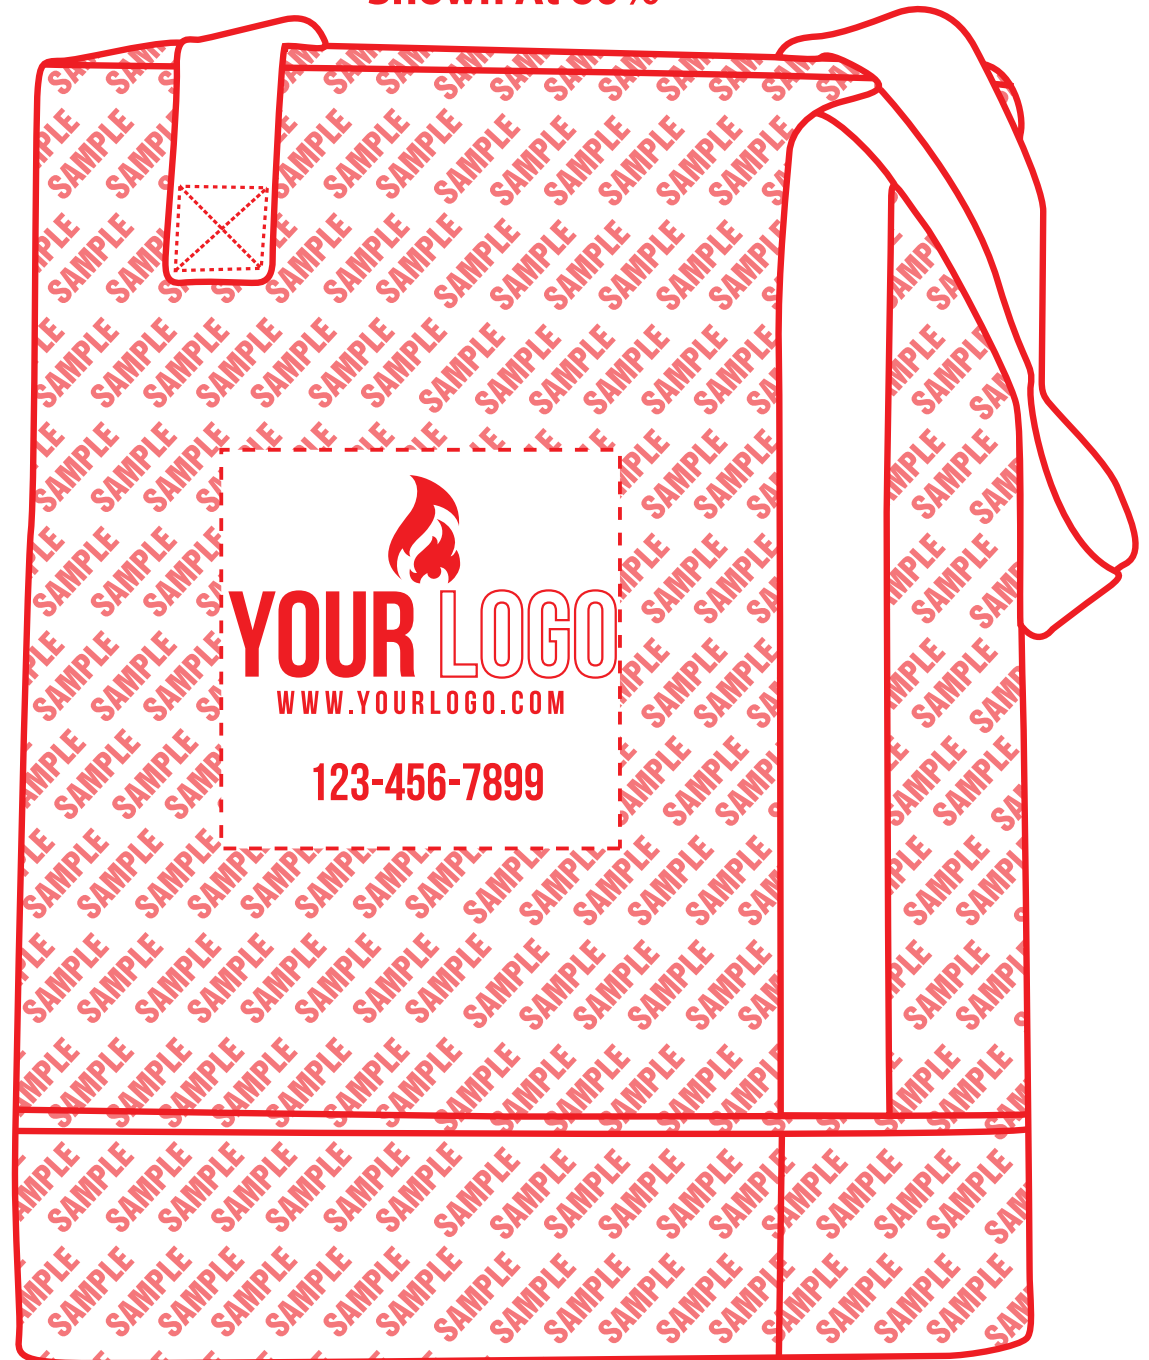

Imprint Area
4 x 4

Your text will be at 100% percent
Your text must be inside dashed imprint area.

Not To Scale
Shown At 60%

Product Dimensions: 8-5/8"w x 12-1/4"h x 5-1/2"d

Please Outline All Fonts Before Submitting File

1-Color Imprint Available

Method Imprint: **Screen Print**, No Raster Files

Halftones Not Available

Minimum Pt. Size: 10 pt

Your smallest text can not
be smaller than 10pt in height.

Actual Size

Minimum Line Wt: 1.5

Line weight must be at least 1.5

Font Used: **BEBAS NEUE**

Font Point Used: 77pt, 20pt, 33pt

All fonts converted to outlines