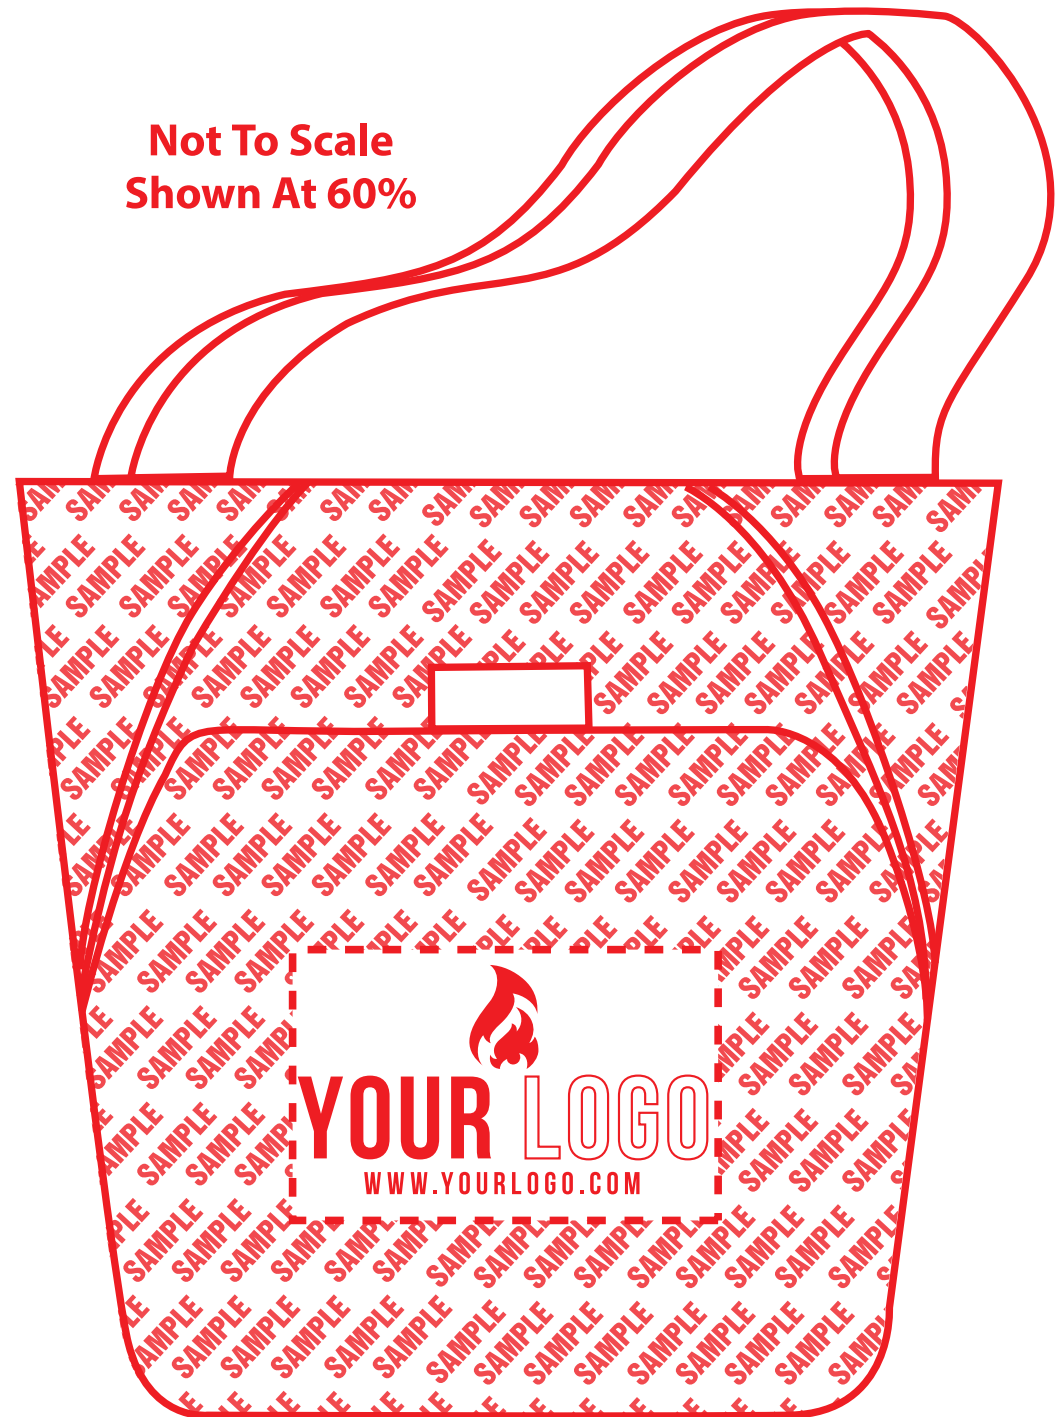

Imprint Area
5-1/2 x 3-1/2

Your text will be at 100% percent
Your text must be inside dashed imprint area.

Not To Scale
Shown At 60%

Product Dimensions: 9-1/2"w x 9"h x 4-1/2"d

Please Outline All Fonts Before Submitting File
1-Color Imprint Available
Method Imprint: **Screen Print**, No Raster Files
Halftones Not Available

Minimum Pt. Size: 12 pt

Your smallest text can not
be smaller than 12pt in height.

Minimum Line Wt: 1.5

Font Used: **BEBAS NEUE**

Font Point Used: 81pt, 21pt

All fonts converted to outlines