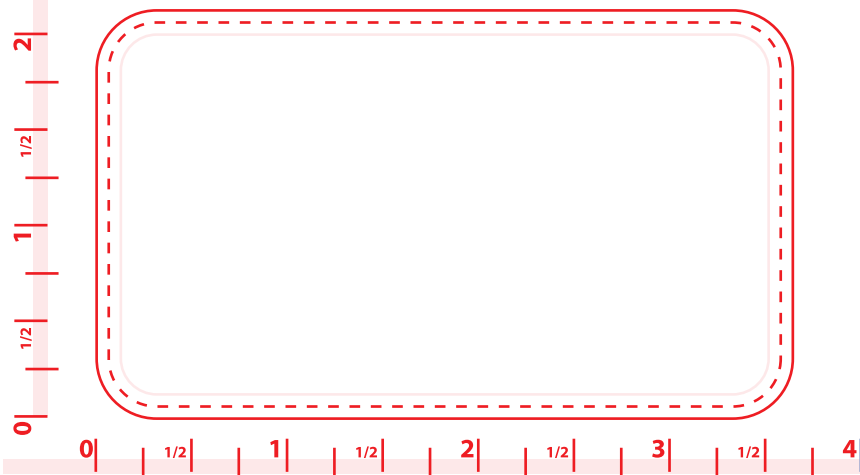

Trim Size 3.625" w x 2.125" h
Imprint Area 3.5" w x 2" h

Regular

RULER IS IN INCHES. VERIFY RULER ACCURACY ONCE PRINTED OUT ONTO PAPER.

Rounded Corners

RULER IS IN INCHES. VERIFY RULER ACCURACY ONCE PRINTED OUT ONTO PAPER.

Trim Size 3.625" w x 2.125" h
Imprint Area 3.5" w x 2" h

RULER IS IN INCHES. VERIFY RULER ACCURACY ONCE PRINTED OUT ONTO PAPER.

Product Dimensions: 2" W x 3 1/2" H

Please Outline All Fonts Before Submitting File
Full Color Imprint. Rounded Corners Available

Method Imprint: **4-color process**. Full bleed available
Raster Files (digital photos) should be 300 DPI.

Minimum Pt. Size: 6 pt

Aa Bb Cc Dd Ee Ff Gg Hh Ii Jj Kk 6pt Height

Actual Size

Your smallest text can not be smaller than 6pt in height.

No Minimum Line Wt: 1pt

Line weight must be at least 1pt

Font Used: **ANCHOR JACK**

Font Point Used: 18pt

Font Used: **Marker Felt**

Font Point Used: 9pt, 7pt, 19pt

All fonts converted to outlines