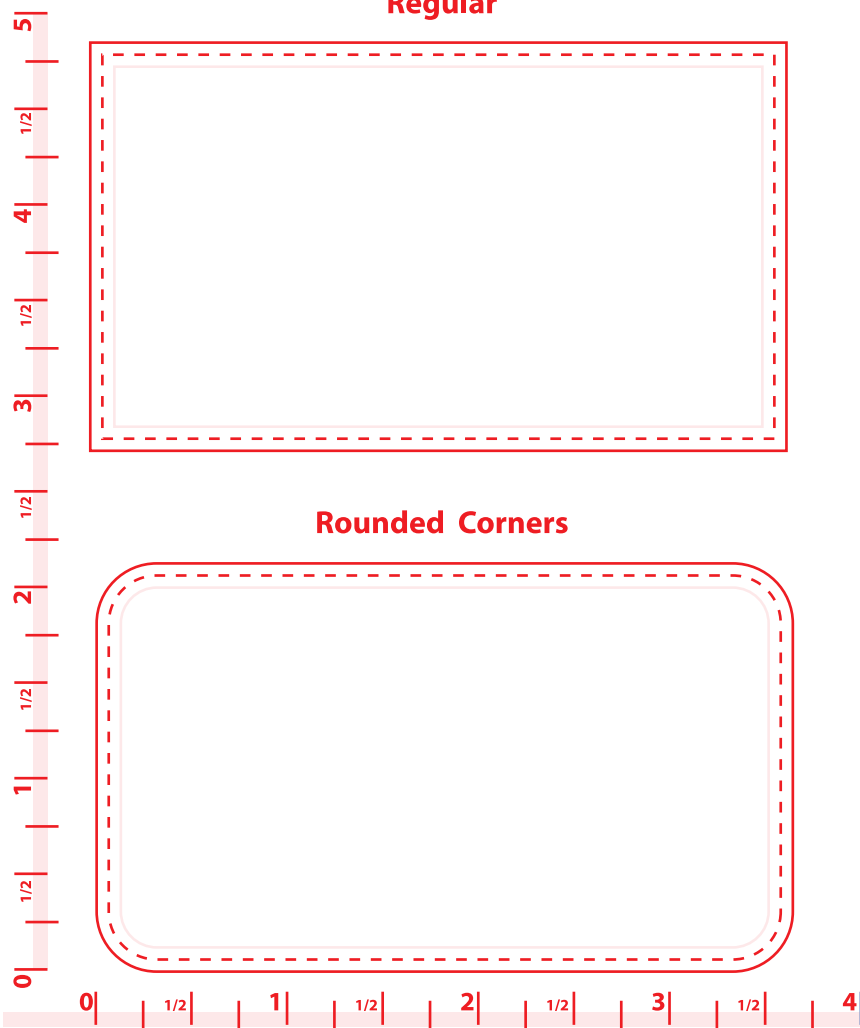

Trim Size 3.625" w x 2.125" h
Imprint Area 3.5" w x 2" h

Regular

RULER IS IN INCHES. VERIFY RULER ACCURACY ONCE PRINTED OUT ONTO PAPER.

Rounded Corners

RULER IS IN INCHES. VERIFY RULER ACCURACY ONCE PRINTED OUT ONTO PAPER.

Trim Size 3.625" w x 2.125" h
Imprint Area 3.5" w x 2" h

RULER IS IN INCHES. VERIFY RULER ACCURACY ONCE PRINTED OUT ONTO PAPER.

Product Dimensions: 2" W x 3 1/2" H

Please Outline All Fonts Before Submitting File
Full Color Imprint. Rounded Corners Available

Method Imprint: **4-color process**. Full bleed available
Raster Files (digital photos) should be 300 DPI.

Minimum Pt. Size: 6 pt

Aa Bb Cc Dd Ee Ff Gg Hh Ii Jj Kk 6pt Height

Actual Size

Your smallest text can not be smaller than 6pt in height.

No Minimum Line Wt: 1pt

Line weight must be at least 1pt

Font Used: **ANCHOR JACK**

Font Point Used: 18pt

Font Used: **Marker Felt**

Font Point Used: 9pt, 7pt, 19pt

All fonts converted to outlines