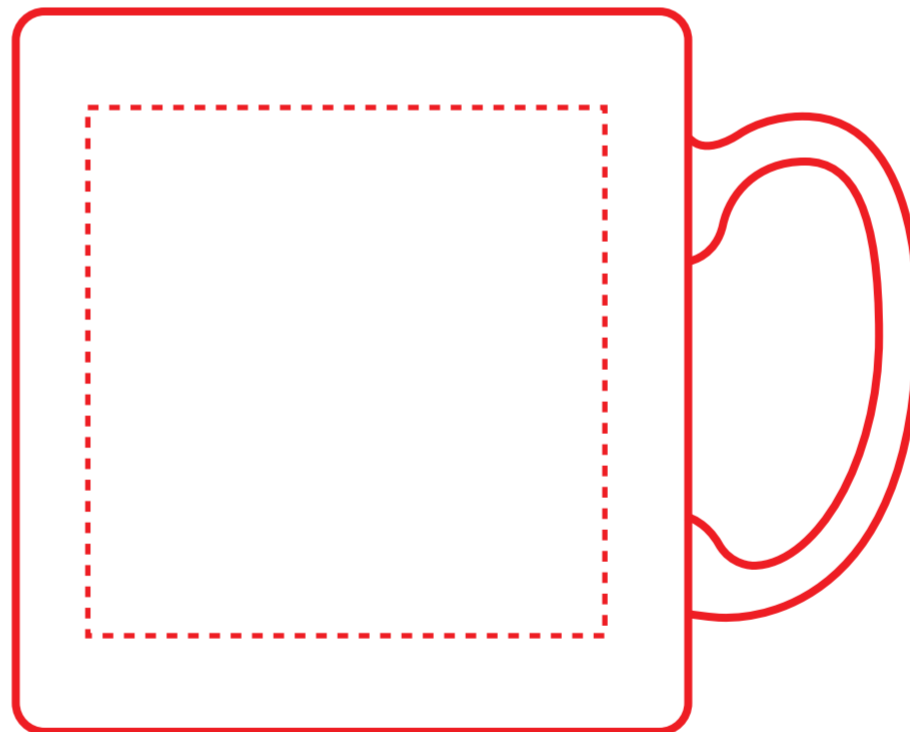

FRONT

Imprint Area
2-3/4" x 2-3/4"

BACK

Imprint Area
2-3/4" x 2-3/4"

Font Used: **NEBULA**
Font Point Used: 87pt

Font Used: **NOVECENTO WIDE**
Font Point Used: 19pt

All fonts converted to outlines

FRONT

Imprint Area
2-3/4" x 2-3/4"

BACK

Imprint Area
2-3/4" x 2-3/4"

Your text will be at 100% percent
Your text must be inside dashed imprint area.

Your text will be at 100% percent
Your text must be inside dashed imprint area.

Product Dimensions: 4-3/4"w x 4"h, 3-1/8" dia.

Please Outline All Fonts Before Submitting File
1 or 2-Color Imprint Available
1 Location
Method Imprint: **Screen Print**, No Raster Files
Halftones Not Available

Minimum Pt. Size: 8 pt

Your smallest text can not be smaller than 8pt in height.

Minimum Line Wt: 0.6

Line weight must be at least 0.6