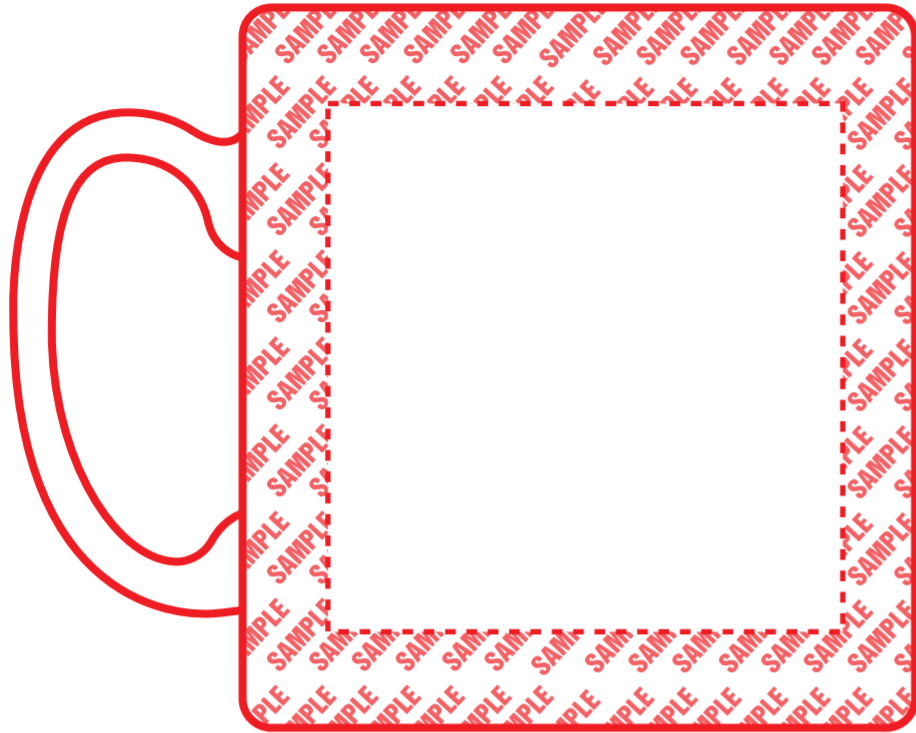

FRONT

Imprint Area
2-3/4" x 2-3/4"

BACK

Imprint Area
2-3/4" x 2-3/4"

Font Used: **NEBULA**
Font Point Used: 87pt

Font Used: **NOVECENTO WIDE**
Font Point Used: 19pt

All fonts converted to outlines

FRONT

Imprint Area
2-3/4" x 2-3/4"

BACK

Imprint Area
2-3/4" x 2-3/4"

Your text will be at 100% percent
Your text must be inside dashed imprint area.

Your text will be at 100% percent
Your text must be inside dashed imprint area.

Product Dimensions: 4-3/4"w x 4"h, 3-1/8" dia.

Please Outline All Fonts Before Submitting File
1 or 2-Color Imprint Available
1 Location
Method Imprint: **Screen Print**, No Raster Files
Halftones Not Available

Minimum Pt. Size: 8 pt

Your smallest text can not be smaller than 8pt in height.

Minimum Line Wt: 0.6

Line weight must be at least 0.6