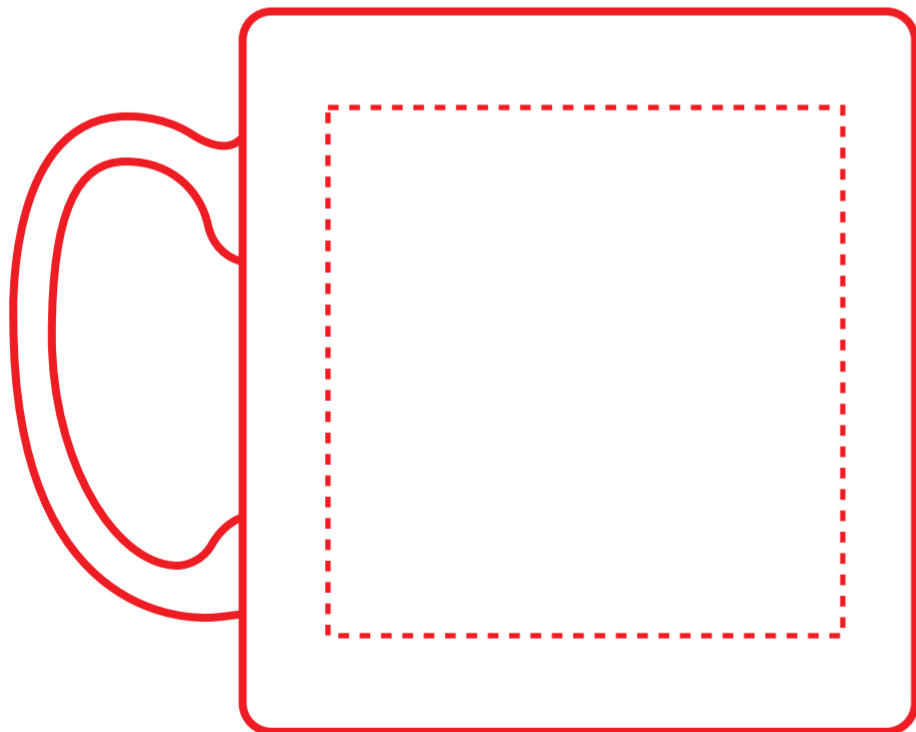

FRONT

Imprint Area
2-3/4" x 2-3/4"

BACK

Imprint Area
2-3/4" x 2-3/4"

Font Used: **NEBULA**
Font Point Used: 87pt

Font Used: **NOVECENTO WIDE**
Font Point Used: 19pt

All fonts converted to outlines

FRONT

Imprint Area
2-3/4" x 2-3/4"

BACK

Imprint Area
2-3/4" x 2-3/4"

Your text will be at 100% percent
Your text must be inside dashed imprint area.

Your text will be at 100% percent
Your text must be inside dashed imprint area.

Product Dimensions: 4-3/4"w x 4"h, 3-1/8" dia.

Please Outline All Fonts Before Submitting File
1 or 2-Color Imprint Available
1 Location
Method Imprint: **Screen Print**, No Raster Files
Halftones Not Available

Minimum Pt. Size: 8 pt

Your smallest text can not be smaller than 8pt in height.

Minimum Line Wt: 0.6

Line weight must be at least 0.6