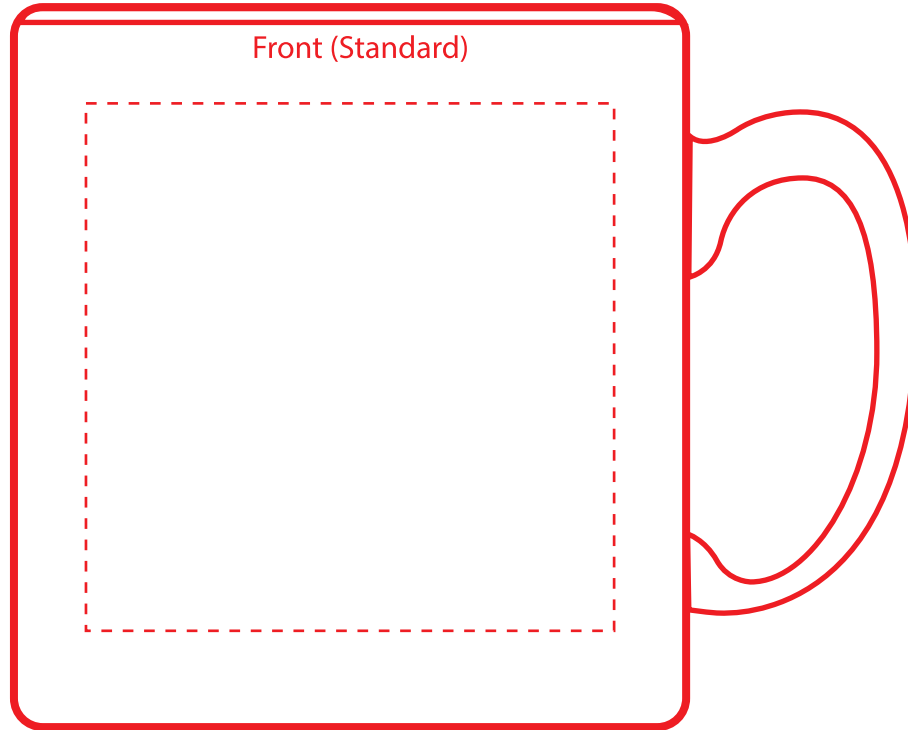

# mug\_004\_two-tone mug 12 oz\_45238

Imprint Area  
2-3/4 x 2-3/4

Imprint Area  
2-3/4 x 2-3/4

**Product Dimensions:** 4-3/4"w x 4"h, 3-1/8" dia.

Please Outline All Fonts Before Submitting File

1-Color Imprint Available

Method Imprint: **Screen Print**, No Raster Files

Halftones Not Available

Minimum Pt. Size: 8 pt

Aa Bb Cc Dd Ee Ff Gg Hh 8pt Height

Your smallest text can not be smaller than 8pt in height.

Actual Size

Minimum Line Wt: .6

Line weight must be at least .6

Font Used: *Brush Script MT Italic*

Font Point Used: 44pt

Font Used: **ADAMGORRY-INLINE**

Font Point Used: 47pt

Font Used: **NOVECENTO WIDE**

Font Point Used: 13pt

All fonts converted to outlines