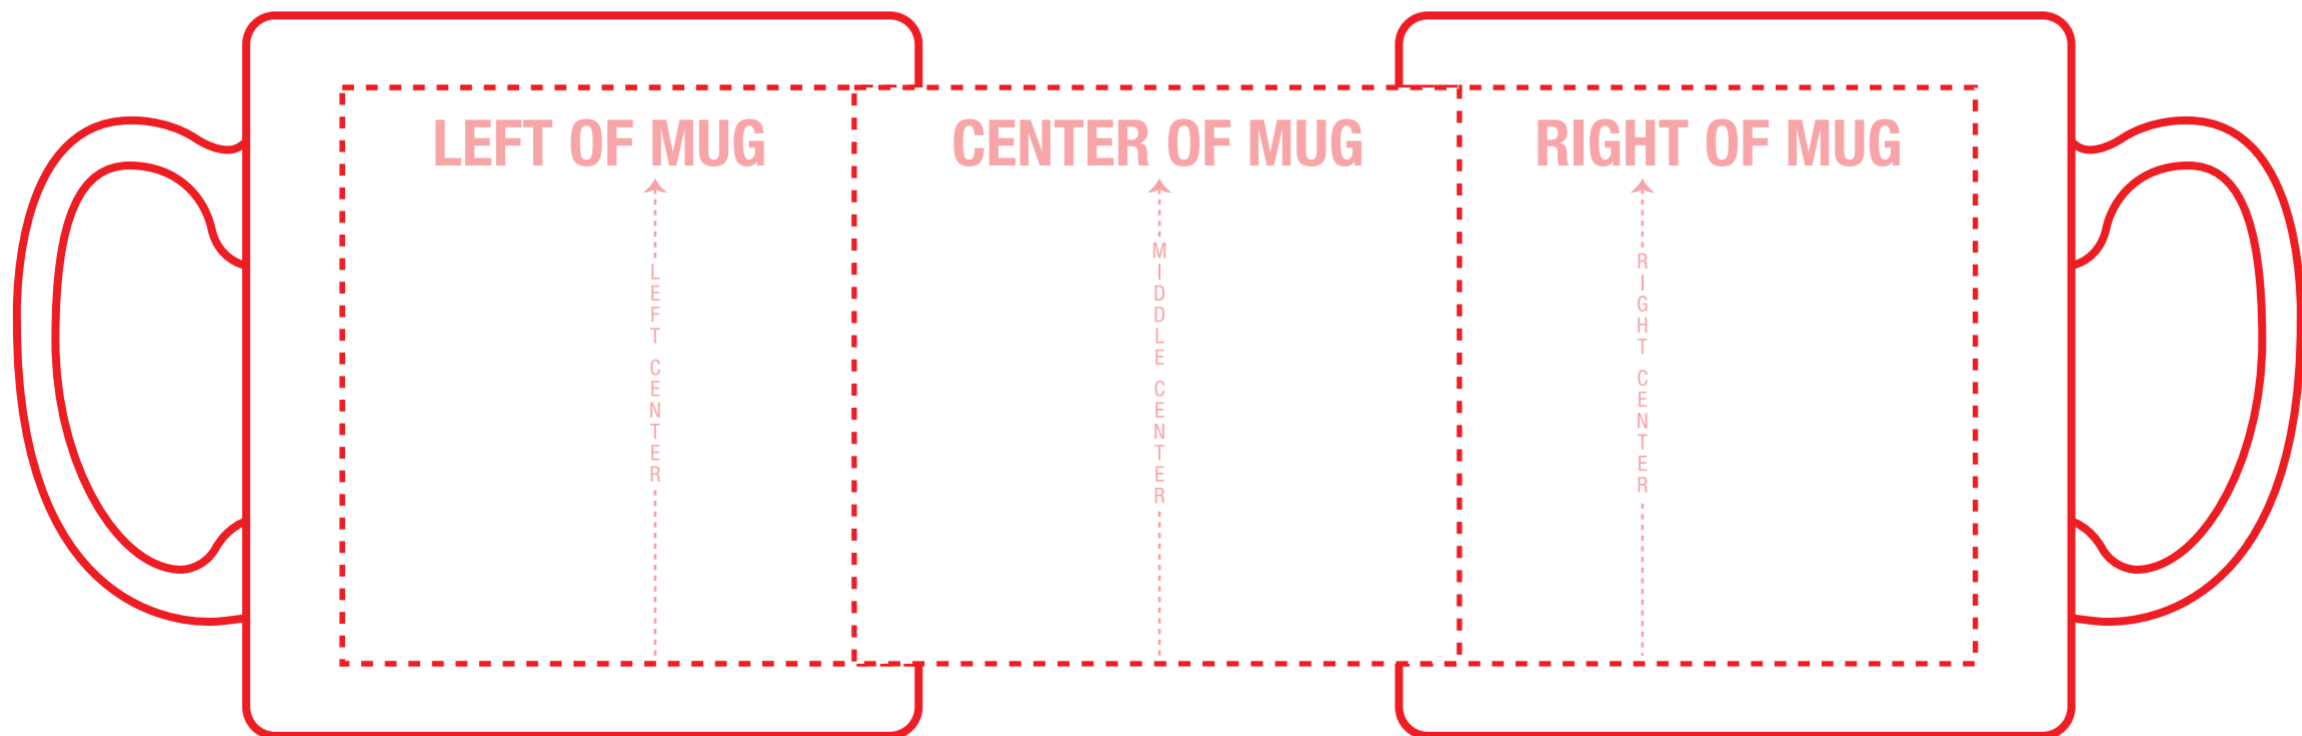

FRONT

Imprint Area for
11 oz. Wraparound
8-1/2" x 3"

BACK

**BELOW
SAMPLE ONLY**

FRONT

Imprint Area for
11 oz. Wraparound
8-1/2" x 3"

BACK

Your text will be at 100% percent
Your text must be inside dashed imprint area.

Your text will be at 100% percent
Your text must be inside dashed imprint area.

Product Dimensions: 4-3/4"w x 3-3/4"h, 3-1/8" dia.

Please Outline All Fonts Before Submitting File

Method Imprint: **4-Color Process.**