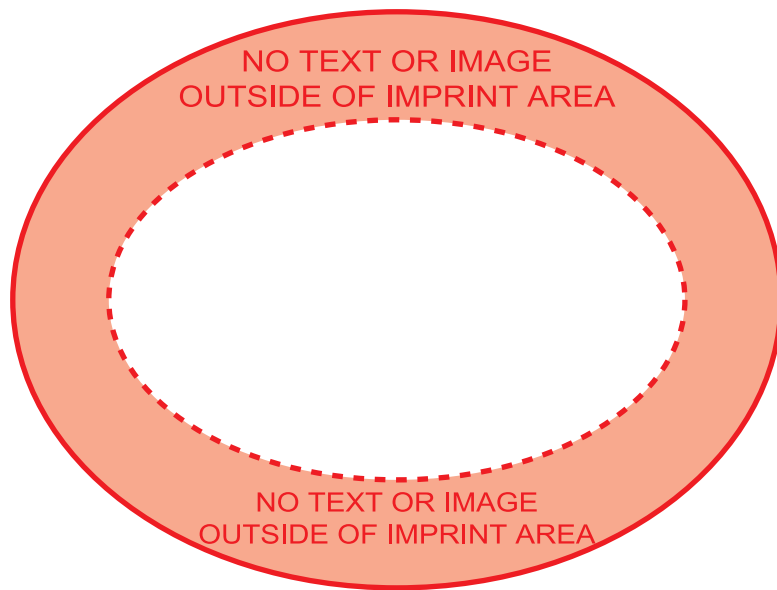

YOUR ART HERE

Imprint Area: 3"w x 1-7/8"h

**Your text will be at 100% percent
Your text must be inside dashed imprint area.**

**SAMPLE
DO NOT USE**

Font Used: **ALBA**
Font Point Used: 40pt

All fonts converted to outlines

Product Dimensions: 4"w x 3/4"h x 2-3/4"d

Please Outline All Fonts Before Submitting File

1-Location Imprint Available

Method Imprint: **Deep Etch**, No Raster Files

Halftones Not Available

Minimum Pt. Size: 12 pt

Your smallest text can not be smaller than 12pt in height.

Actual Size

Minimum Line Wt: 1 pt

————— Line weight must be at least 1 pt