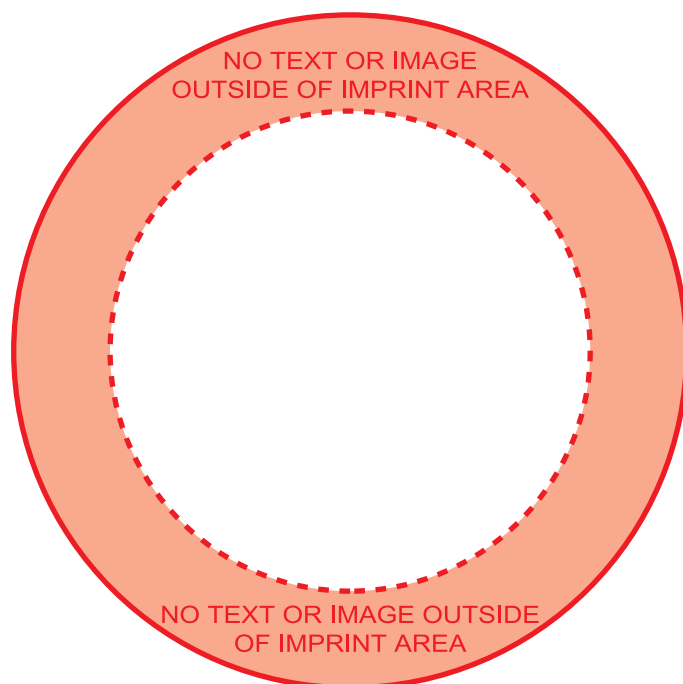

YOUR ART HERE

Imprint Area: 2-1/2" dia

**Your text will be at 100% percent
Your text must be inside dashed imprint area.**

**SAMPLE
DO NOT USE**

Font Used: **ALBA**

Font Point Used: 40pt

All fonts converted to outlines

Product Dimensions: 4"w x 3"h x 1"d

Please Outline All Fonts Before Submitting File

1-Location Imprint Available

Method Imprint: **Deep Etch**, No Raster Files

Halftones Not Available

Minimum Pt. Size: 12 pt

Your smallest text can not be smaller than 12pt in height.

Actual Size

Minimum Line Wt: 1 pt

————— Line weight must be at least 1 pt