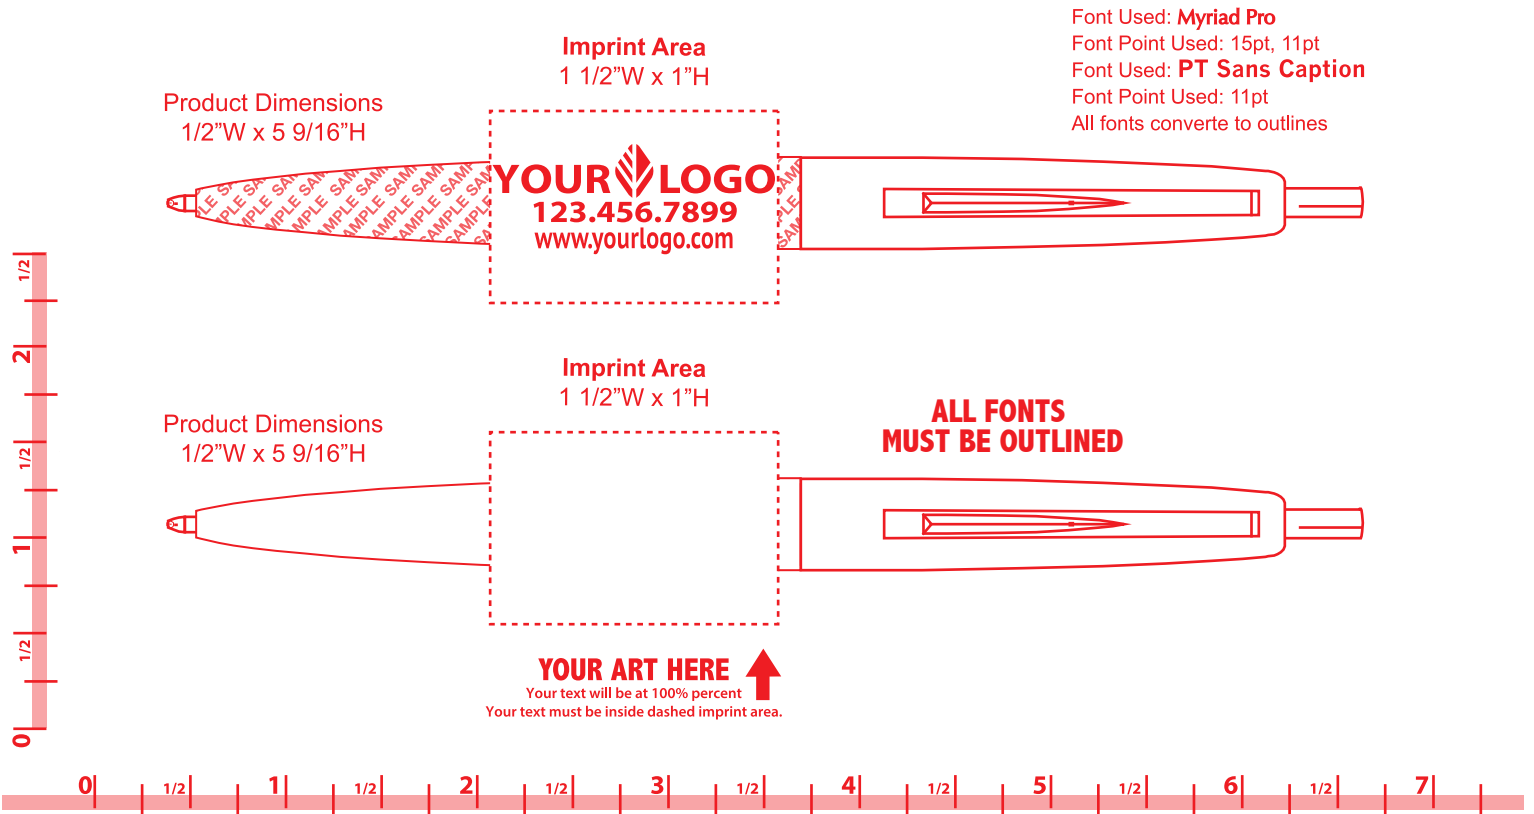

# PEN-005-JUICY-CLICK-PEN

RULER IS IN INCHES. VERIFY RULER ACCURACY PRINTED OUT ONTO PAPER.

**Product Dimensions:** 1/2"W x 5 9/16"H

Please Outline All Fonts Before Submitting File

1- Color Imprint Available

Method Imprint: **Screen Print**, No Raster Files

Halftones Not Available **ALL ART MUST BE 100% VECTOR**

Minimum Pt. Size: 6pt

Aa Bb Cc Dd Ee Ff Gg Hh Ii Jj Kk 6pt Height

Actual Size

Your smallest text can not be smaller than 6pt in height.

Minimum Line Wt: .5

————— Line weight must be at least .5