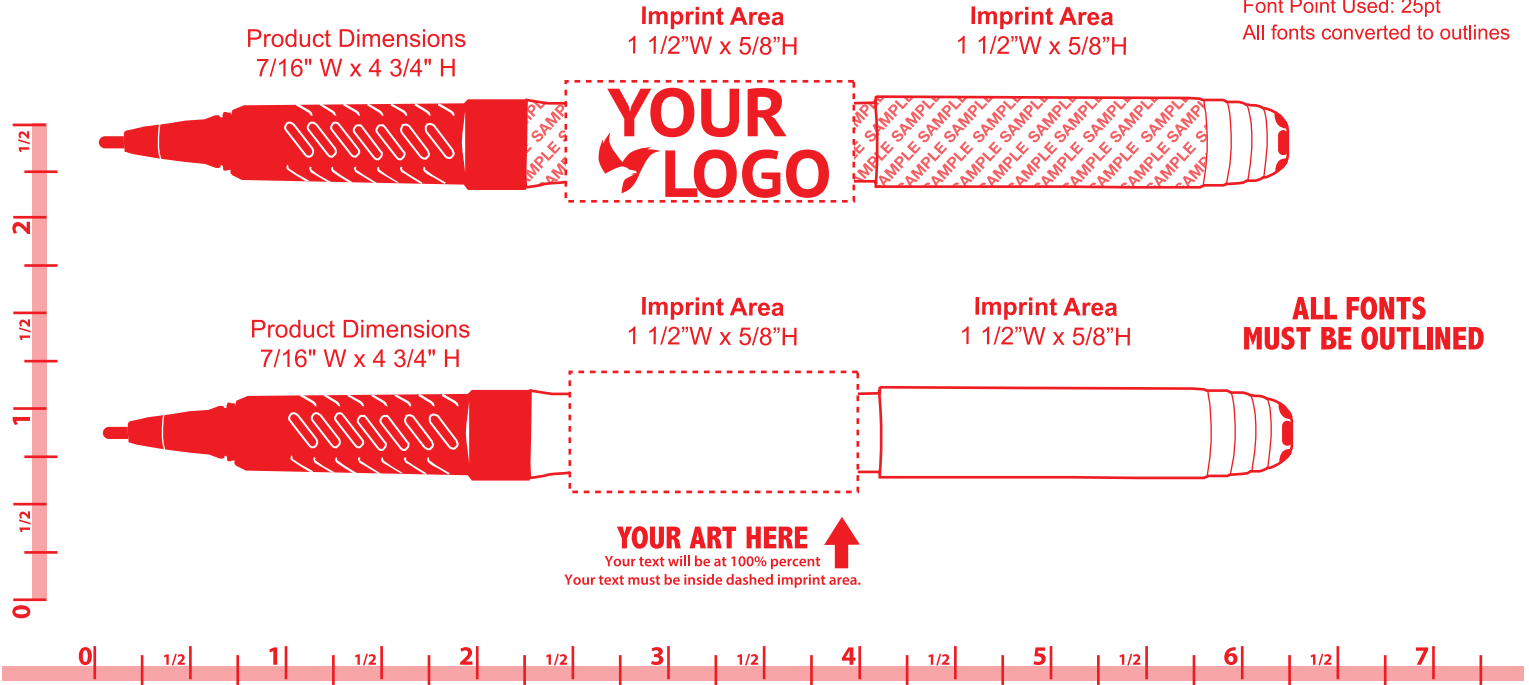

PEN-008-GRIPPED-ROLLER-PEN-WITH-CAP

Font Used: **PT Sans Caption**
 Font Point Used: 25pt, 10pt
 Font Used: **STIXGeneral**
 Font Point Used: 25pt
 All fonts converted to outlines

Product Dimensions: 7/16" W x 4 3/4" H

Please Outline All Fonts Before Submitting File

1- Color Imprint Available

Method Imprint: **Screen Print**, No Raster Files

Halftones Not Available **ALL ART MUST BE 100% VECTOR**

Minimum Pt. Size: 6pt

Aa Bb Cc Dd Ee Ff Gg Hh Ii Jj Kk 6pt Height

Actual Size

Your smallest text can not be smaller than 6pt in height.

Minimum Line Wt: .5

Line weight must be at least .5