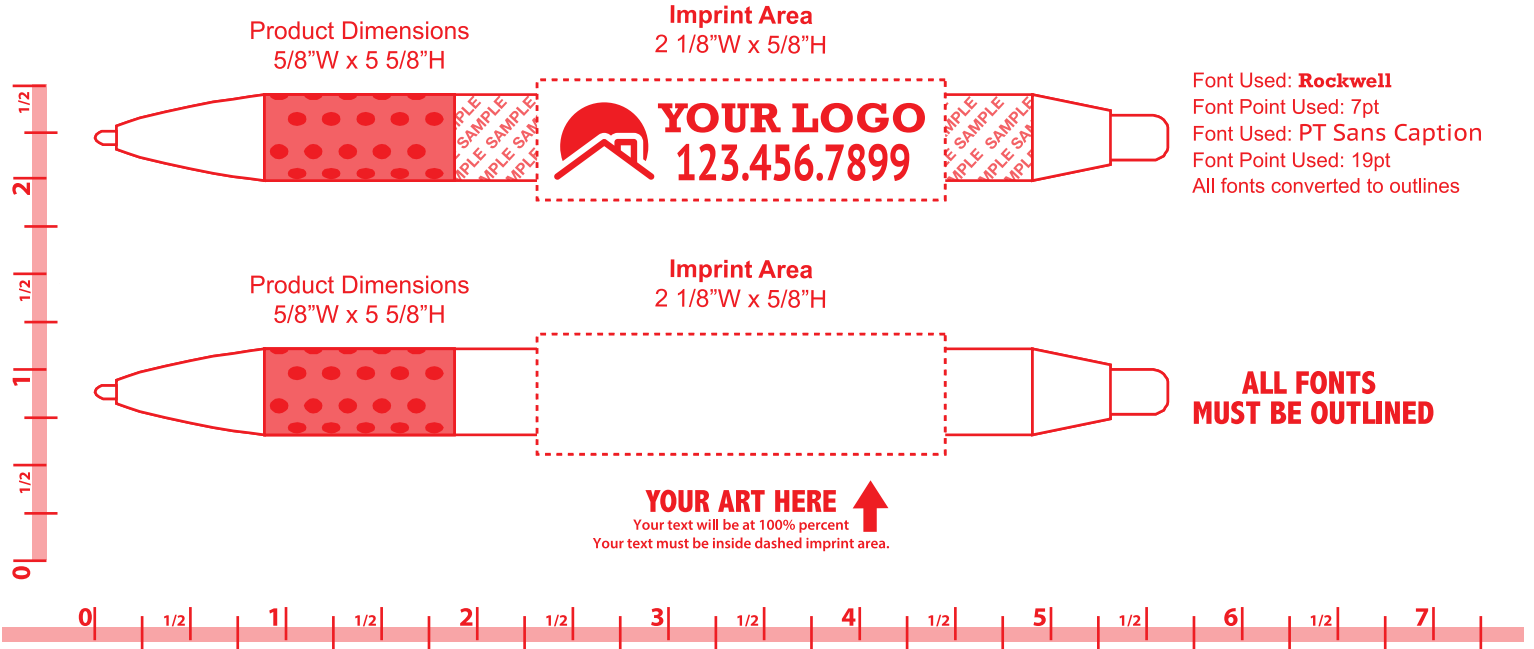

# PEN-010-THICK-GRIP-CLICK-PEN

**RULER IS IN INCHES. VERIFY RULER ACCURACY PRINTED OUT ONTO PAPER.**

## Product Dimensions: 5/8"W x 5 5/8"H

Please Outline All Fonts Before Submitting File

1- Color Imprint Available

Method Imprint: **Screen Print**, No Raster Files

Halftones Not Available **ALL ART MUST BE 100% VECTOR**

Minimum Pt. Size: 6pt

Aa Bb Cc Dd Ee Ff Gg Hh Ii Jj Kk 6pt Height

Actual Size

Your smallest text can not be smaller than 6pt in height.

Minimum Line Wt: .5

————— Line weight must be at least .5