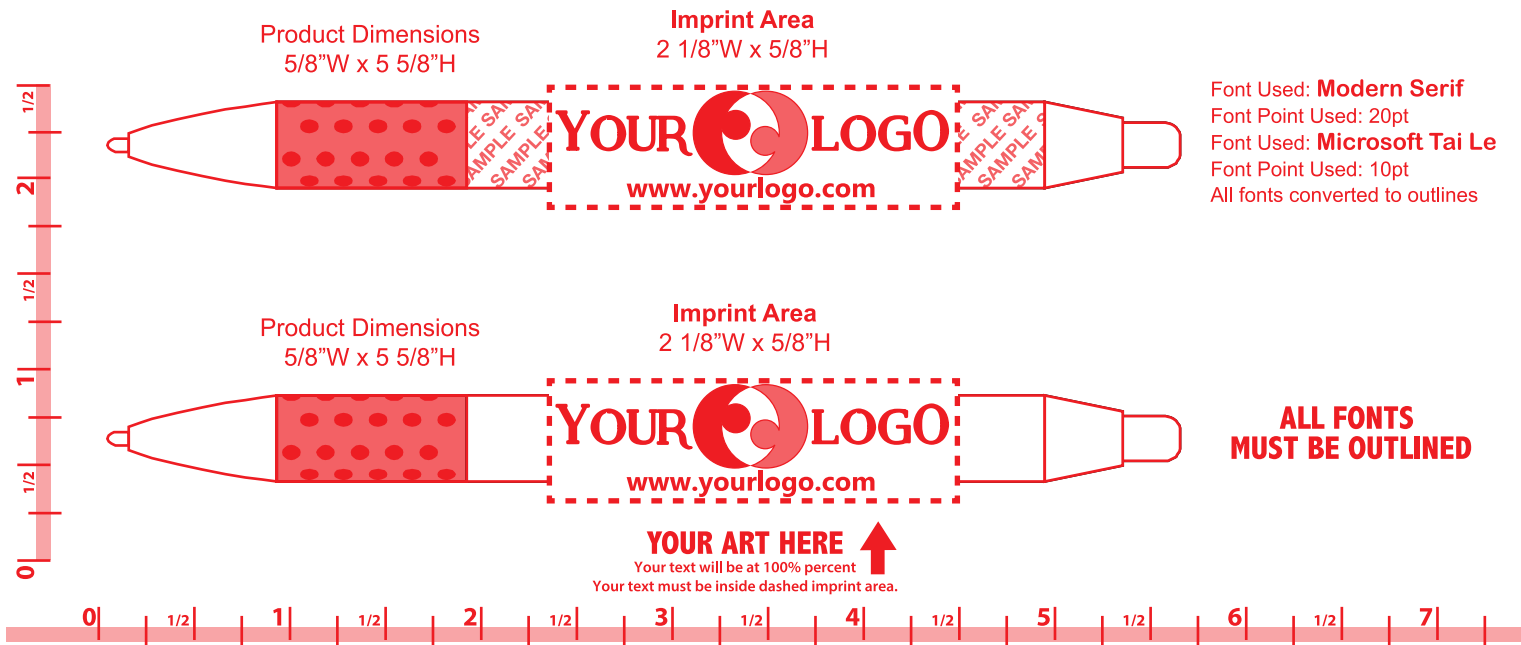

PEN-011-THICK-FROSTY-GRIP-CLICK-PEN

RULER IS IN INCHES. VERIFY RULER ACCURACY PRINTED OUT ONTO PAPER.

Product Dimensions: 5/8"W x 5 5/8"H

Please Outline All Fonts Before Submitting File

1- Color Imprint Available

Method Imprint: **Screen Print**, No Raster Files

Halftones Not Available **ALL ART MUST BE 100% VECTOR**

Minimum Pt. Size: 6pt

Aa Bb Cc Dd Ee Ff Gg Hh Ii Jj Kk 6pt Height

Actual Size

Your smallest text can not be smaller than 6pt in height.

Minimum Line Wt: .5

————— Line weight must be at least .5