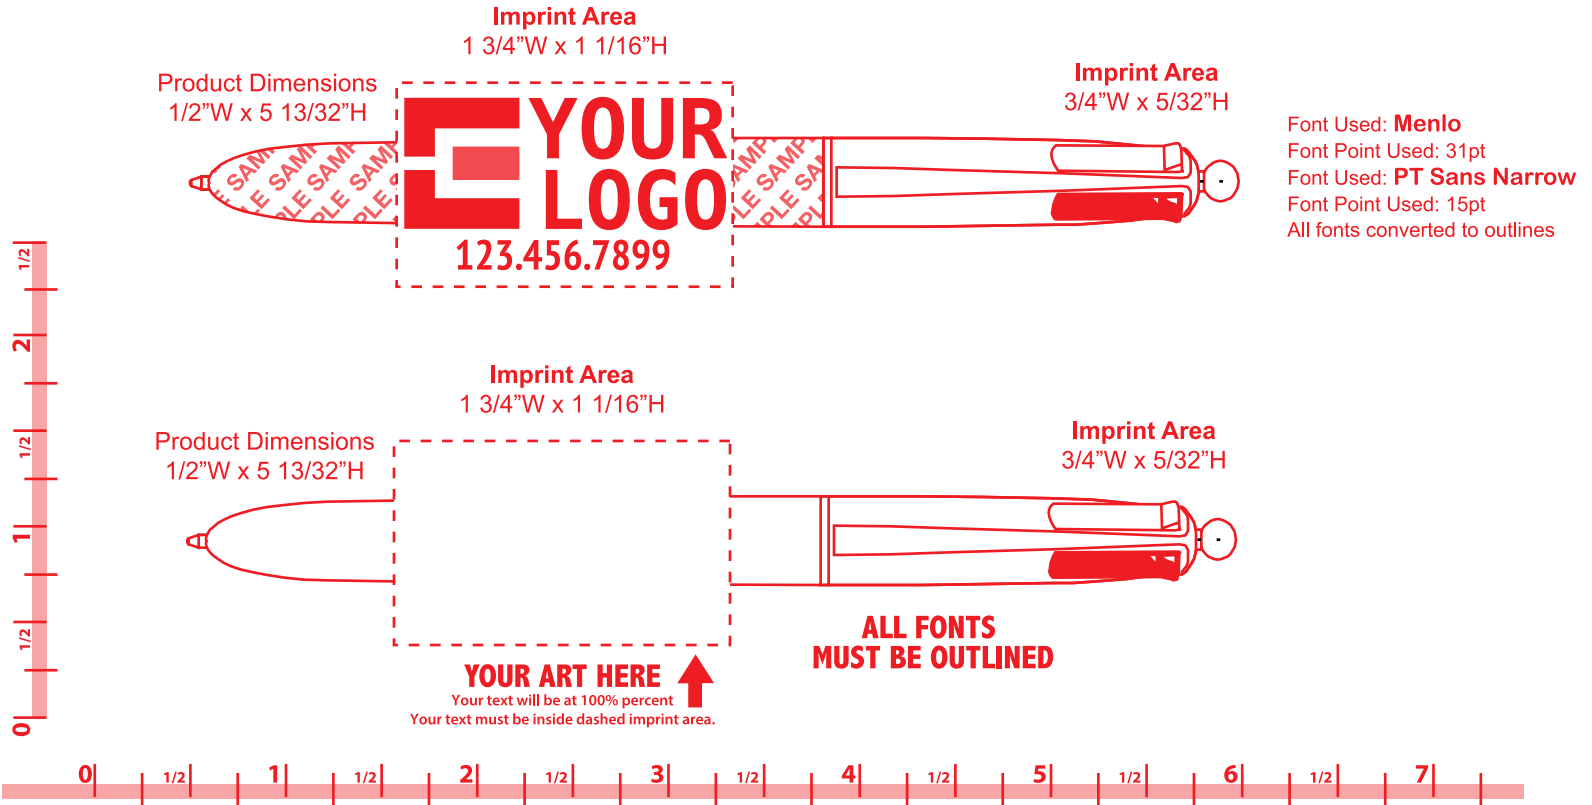

PEN-012-QUATTRO-CLIC-N-PICK-PEN

RULER IS IN INCHES. VERIFY RULER ACCURACY PRINTED OUT ONTO PAPER.

Product Dimensions: 1/2"W x 5 13/32"H

Please Outline All Fonts Before Submitting File

1- Color Imprint Available

Method Imprint: **Screen Print**, No Raster Files

Halftones Not Available **ALL ART MUST BE 100% VECTOR**

Minimum Pt. Size: 6pt

Aa Bb Cc Dd Ee Ff Gg Hh Ii Jj Kk 6pt Height

Actual Size

Your smallest text can not be smaller than 6pt in height.

Minimum Line Wt: .5

————— Line weight must be at least .5