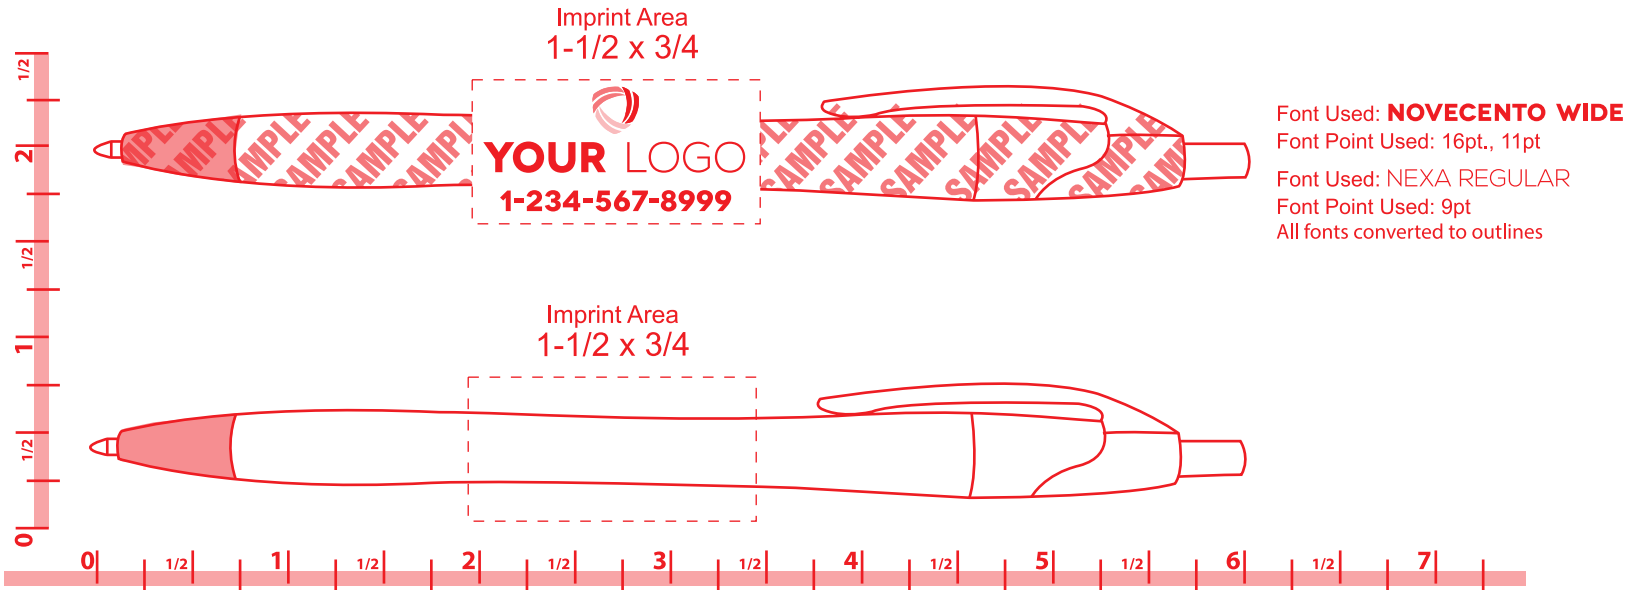

PEN_002 - DART COLOR PEN - 55732

RULER IS IN INCHES. VERIFY RULER ACCURACY PRINTED OUT ONTO PAPER.

Product Dimensions: 5-3/4"l x 7/16"dia.

Please Outline All Fonts Before Submitting File

1-Color Imprint Available

Method Imprint: **Screen Print**, No Raster Files

Halftones Not Available

Minimum Pt. Size: 6 pt

Aa Bb Cc Dd Ee Ff Gg Hh Ii Jj Kk 6pt Height Your smallest text can not be smaller than 6pt in height.

Actual Size

Minimum Line Wt: .5

Line weight must be at least .5