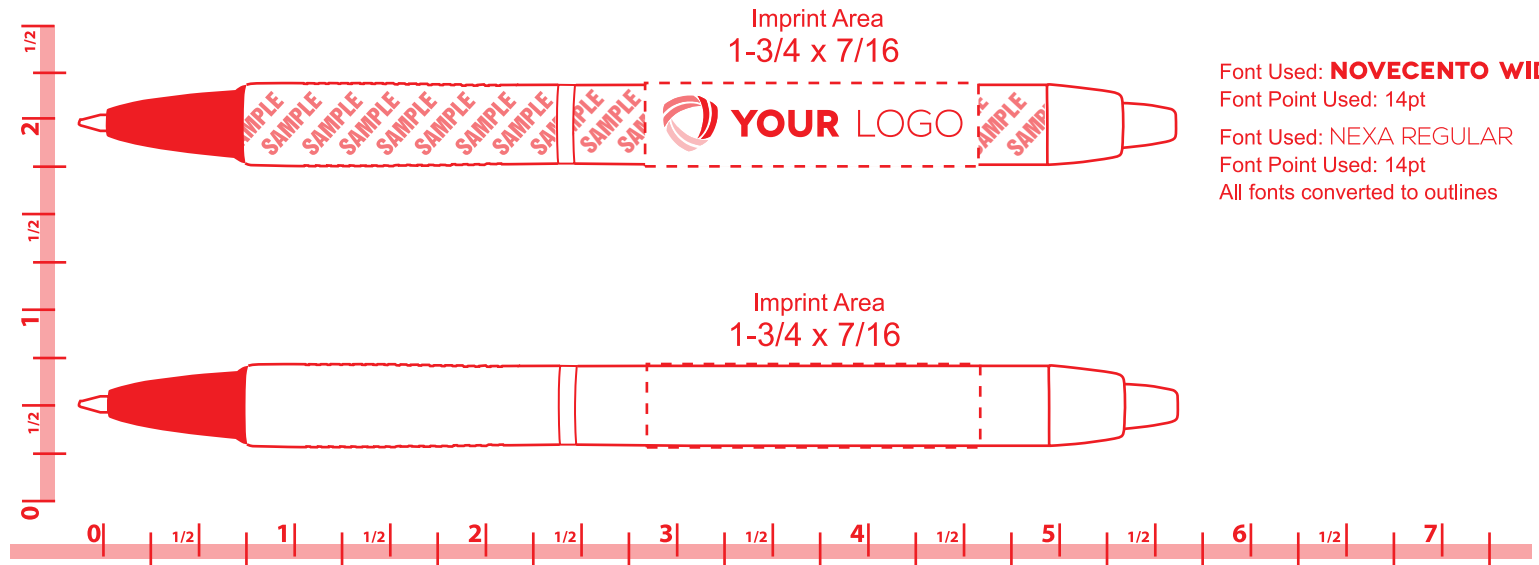

PEN_004 - Spot Pen - 55160

Font Used: **NOVECENTO WIDE**

Font Point Used: 14pt

Font Used: NEXA REGULAR

Font Point Used: 14pt

All fonts converted to outlines

RULER IS IN INCHES. VERIFY RULER ACCURACY PRINTED OUT ONTO PAPER.

Product Dimensions: 5-5/8"l x 13/32" dia.

Please Outline All Fonts Before Submitting File

1-Color Imprint Available

Method Imprint: **Screen Print**, No Raster Files

Halftones Not Available

Minimum Pt. Size: 6 pt

Aa Bb Cc Dd Ee Ff Gg Hh Ii Jj Kk 6pt Height

Actual Size

Your smallest text can not be smaller than 6pt in height.

Minimum Line Wt: .5

Line weight must be at least .5