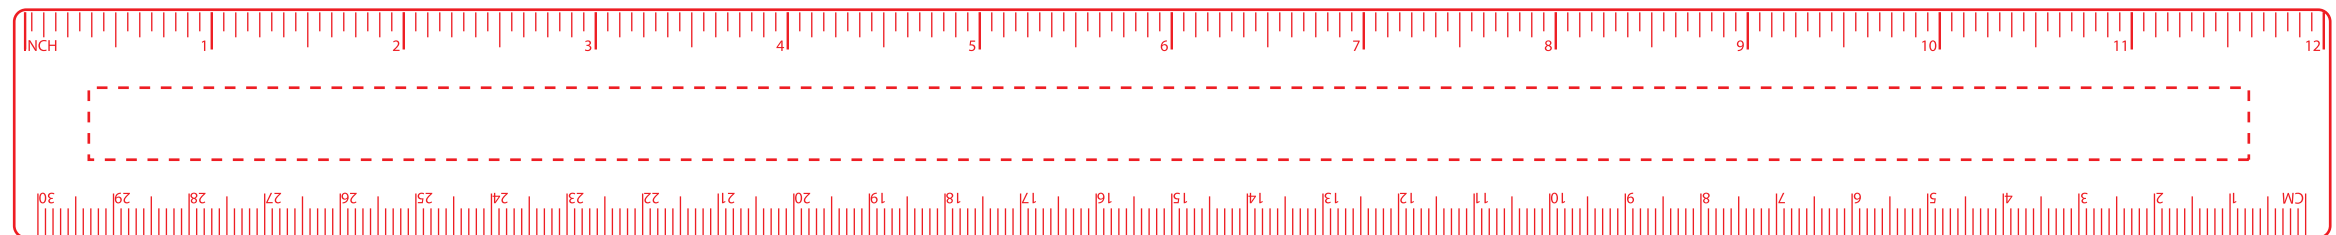

ruler-005-flexible-ruler-30795

Imprint Area 11-1/4 x 3/8

Font Used: **BOOGIE NIGHTS SHADOWNF**
Font Point Used: 27pt
All fonts converted to outlines

Imprint Area 11-1/4 x 3/8

Product Dimensions: 12"w x 1-1/8"h x 1/16"d

Please Outline All Fonts Before Submitting File

1-Color Imprint Available

Method Imprint: **britePix® 1-Color**, No Raster Files

Halftones 5-100%

Minimum Pt. Size: 8 pt

Aa Bb Cc Dd Ee Ff Gg Hh 8pt Height

Your smallest text can not be smaller than 8pt in height.

Actual Size

Minimum Line Wt: .7

Line weight must be at least .7