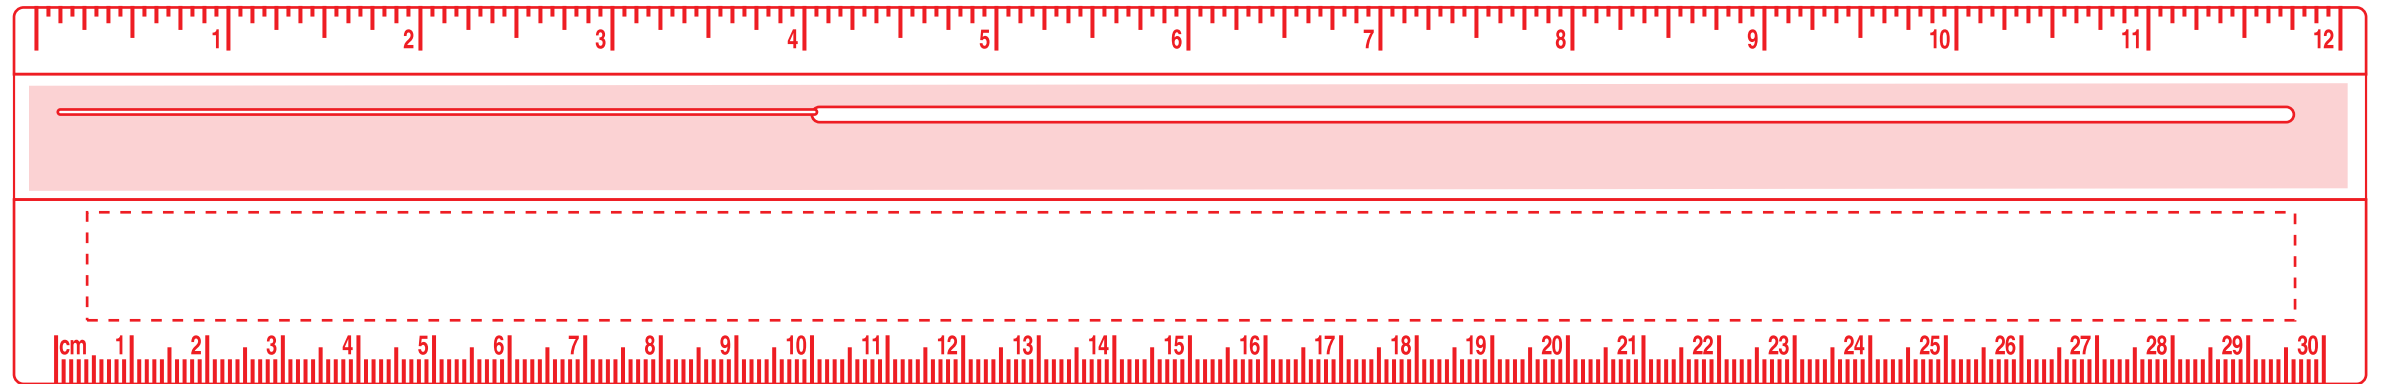

ruler-010-12-inche-ruler-w-magnifier-30282

Imprint Area

11-1/2 x 9/16

Font Used: BOOGIE NIGHTS SHADOWNF

Font Point Used: 30pt

All fonts converted to outlines

Imprint Area

11-1/2 x 9/16

Product Dimensions: 12-1/4"w x 2"h x 1/4"d

Please Outline All Fonts Before Submitting File

1-Color Imprint Available

Method Imprint: **britePix® 1-Color**, No Raster Files

Halftones 5-100%

Minimum Pt. Size: 6 pt

Aa Bb Cc Dd Ee Ff Gg Hh Ii Jj Kk 6pt Height

Actual Size

Your smallest text can not be smaller than 6pt in height.

Minimum Line Wt: .7

Line weight must be at least .7