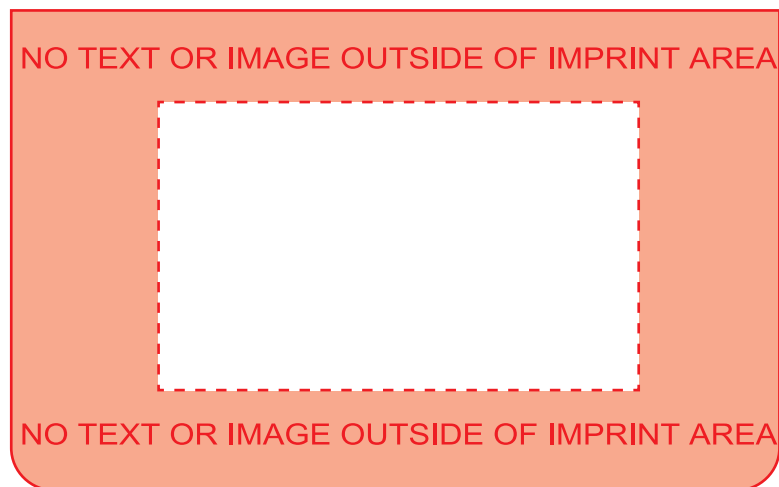

YOUR ART HERE

Imprint Area: 2"w x 1-1/2"h

Your text will be at 100% percent
Your text must be inside dashed imprint area.

**SAMPLE
DO NOT USE**

Font Used: ALLER
Font Point Used: 35pt

All fonts converted to outlines

Product Dimensions: Pouch: 4"w x 2-1/2"h	
Please Outline All Fonts Before Submitting File	
1-Location Imprint Available	
Method Imprint: Screen Print OR Pad Print , No Raster Files	
Halftones Not Available	
Minimum Pt. Size: 6 pt	Your smallest text can not be smaller then 6pt in height.
	
Actual Size	
Minimum Line Wt: 1 pt	Line weight must be at least 1 pt
