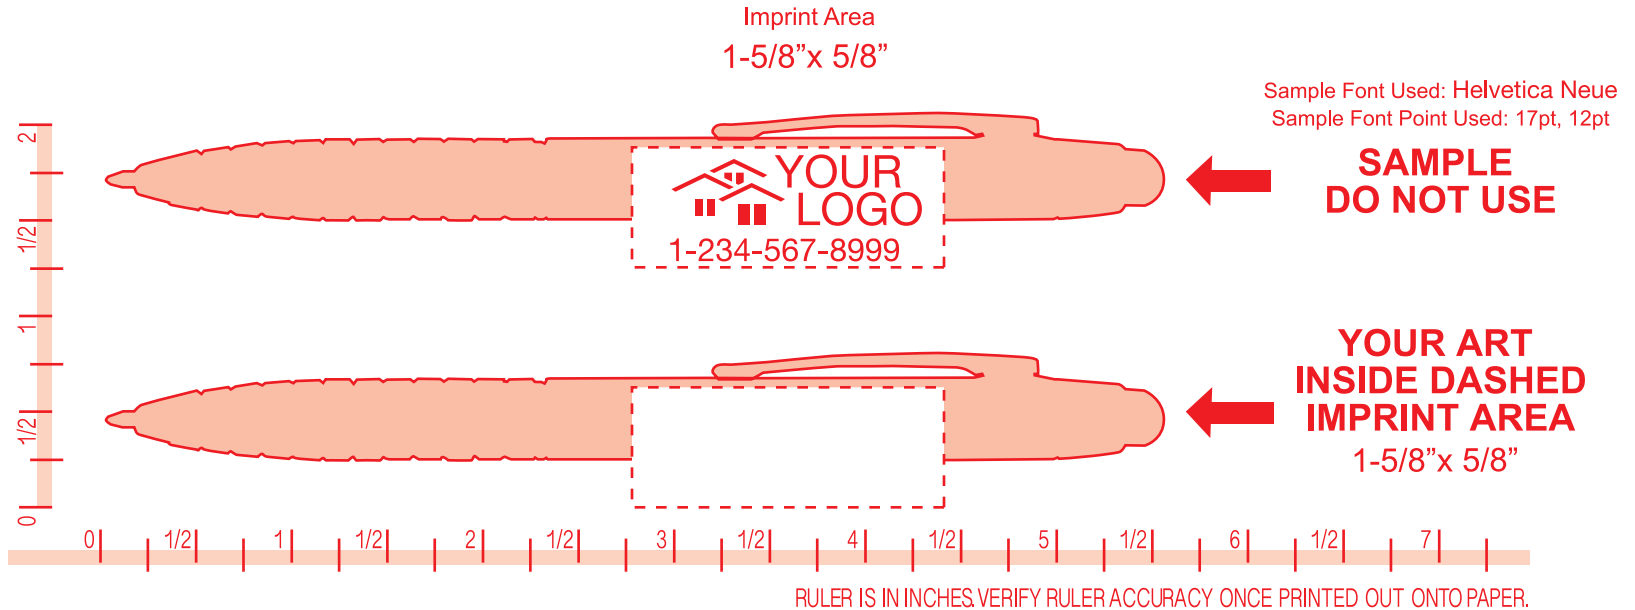

sty-015-silver-cool-grip-stylus

Product Dimensions: 5-3/8" L x 3/8" DIA

Please Outline All Fonts Before Submitting File

1-Color and 2-Color Imprint Available

Method Imprint: **Screen Print**, No Raster Files

Halftones Not Available

Minimum Pt. Size: 6 pt

Aa Bb Cc Dd Ee Ff Gg Hh Ii Jj Kk 6pt Height

Actual Size

Your smallest text can not be smaller than 6pt in height.

Minimum Line Wt: .5

Line weight must be at least .5

**ALL IMAGES AND TEXT
MUST BE AT 100%,
CONVERTED TO OUTLINES,
AND PLACED INSIDE OF
DASHED IMPRINT AREA**