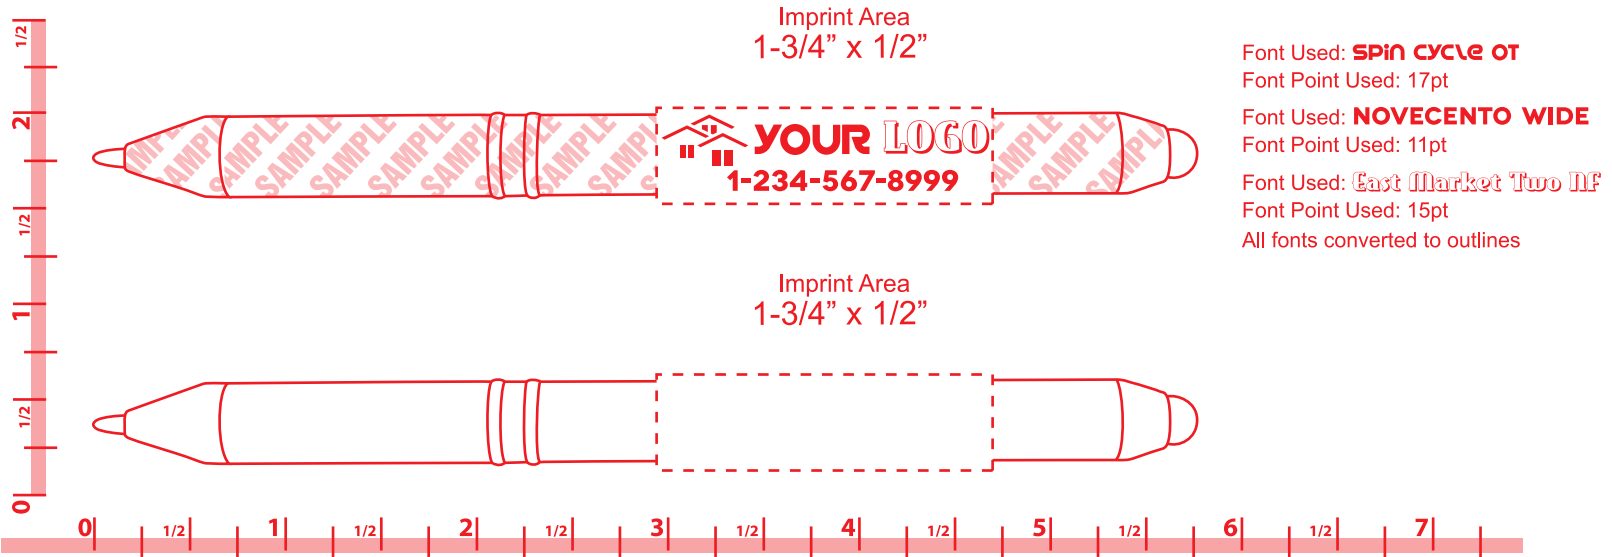

sty_006 - ring stylus pen - 55690

Imprint Area
1-3/4" x 1/2"

Font Used: **SPIN CYCLE OT**
Font Point Used: 17pt

Font Used: **NOVECENTO WIDE**
Font Point Used: 11pt

Font Used: **East Market Two NF**
Font Point Used: 15pt
All fonts converted to outlines

Imprint Area
1-3/4" x 1/2"

RULER IS IN INCHES. VERIFY RULER ACCURACY PRINTED OUT ONTO PAPER.

Product Dimensions: 5-3/8"l x 1/2"dia.

Please Outline All Fonts Before Submitting File

1-Color Imprint Available

Method Imprint: **Screen Print**, No Raster Files

Halftones Not Available

Minimum Pt. Size: 6 pt

Aa Bb Cc Dd Ee Ff Gg Hh Ii Jj Kk 6pt height

Actual Size

Your smallest text can not be smaller than 6pt in height.

Minimum Line Wt: .5

————— Line weight must be at least .5