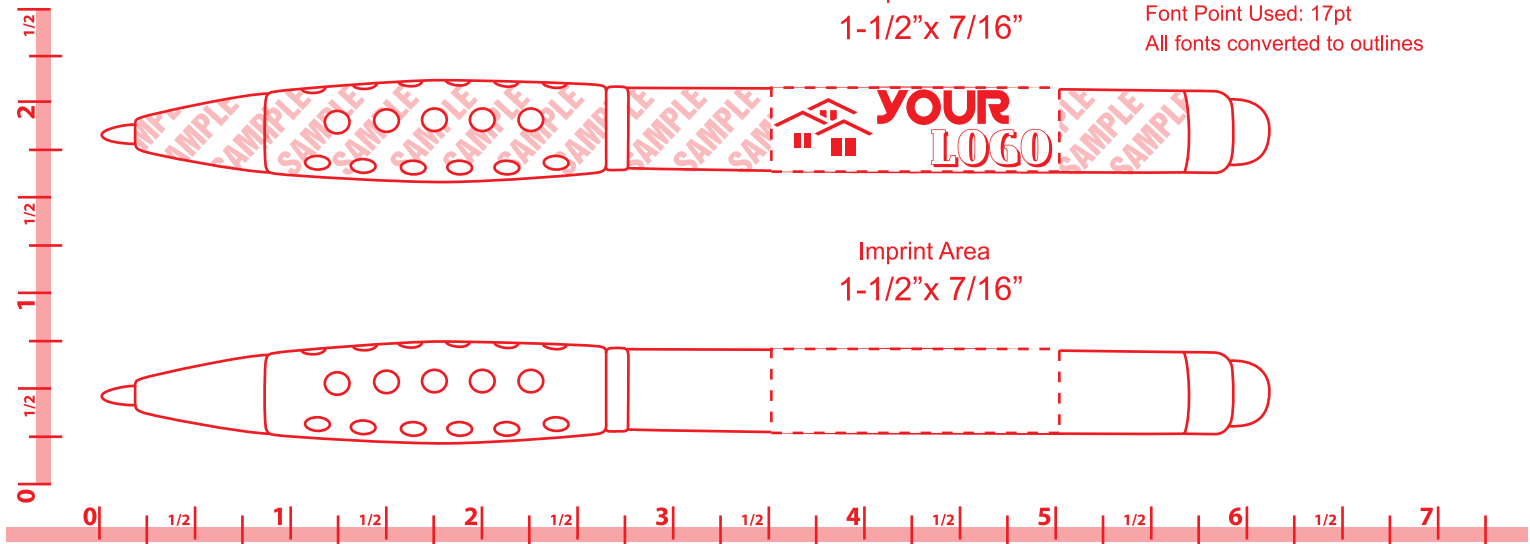

sty_007 - stylus grip pen - 55691

Font Used: **SPIN CYCLE OT**

Font Point Used: 20pt

Font Used: **Cast Market Two NF**

Font Point Used: 17pt

All fonts converted to outlines

Imprint Area
1-1/2" x 7/16"

Imprint Area
1-1/2" x 7/16"

RULER IS IN INCHES. VERIFY RULER ACCURACY PRINTED OUT ONTO PAPER.

Product Dimensions: 5-3/8" l x 1/2" dia.

Please Outline All Fonts Before Submitting File

1-Color Imprint Available

Method Imprint: **Screen Print**, No Raster Files

Halftones Not Available

Minimum Pt. Size: 6 pt

Aa Bb Cc Dd Ee Ff Gg Hh Ii Jj Kk 6pt Height

Actual Size

Your smallest text can not be smaller than 6pt in height.

Minimum Line Wt: .5

Line weight must be at least .5