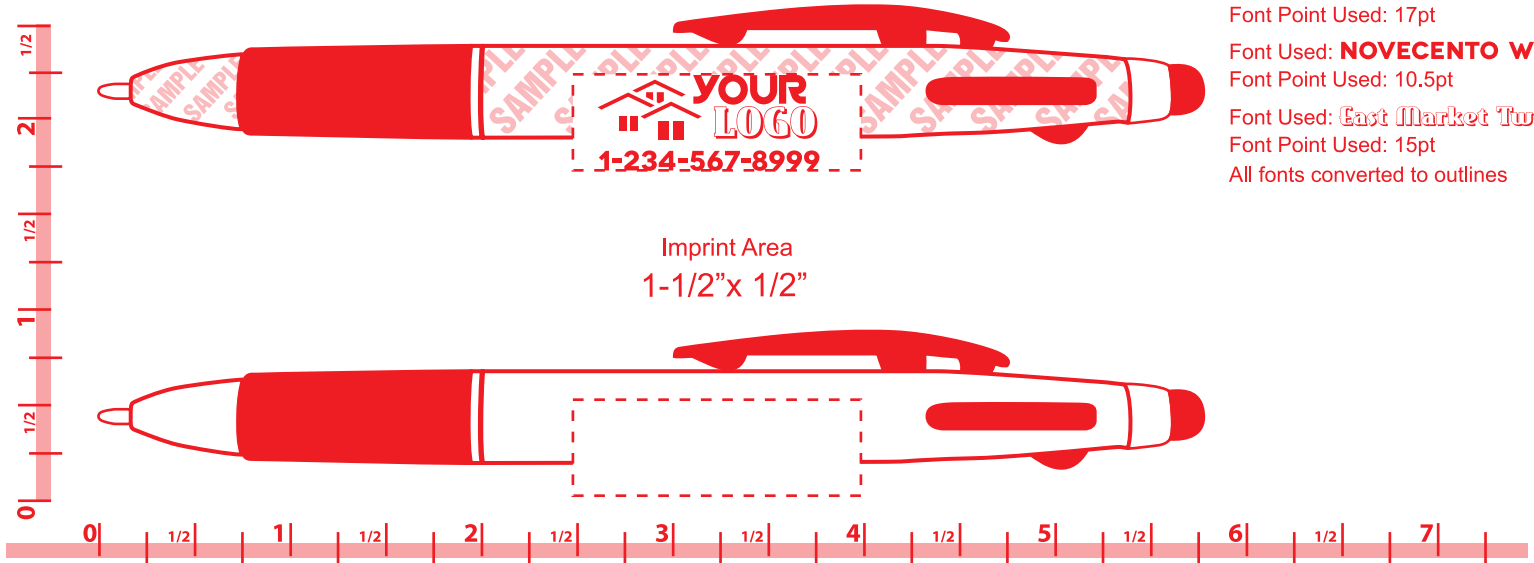

# sty\_008 - multifunction stylus pen - 55704

Imprint Area  
1-1/2" x 1/2"

Font Used: **SPIN CYCLE OT**  
Font Point Used: 17pt

Font Used: **NOVECENTO WIDE**  
Font Point Used: 10.5pt

Font Used: **Cast Market Two NF**  
Font Point Used: 15pt

All fonts converted to outlines

Imprint Area  
1-1/2" x 1/2"

RULER IS IN INCHES. VERIFY RULER ACCURACY PRINTED OUT ONTO PAPER.

## Product Dimensions: 5-5/8" l x 1/2" dia.

Please Outline All Fonts Before Submitting File

1-Color Imprint Available

Method Imprint: **Screen Print**, No Raster Files

Halftones Not Available

Minimum Pt. Size: 6 pt

Aa Bb Cc Dd Ee Ff Gg Hh Ii Jj Kk 6pt Height

Actual Size

Your smallest text can not be smaller than 6pt in height.

Minimum Line Wt: .5

————— Line weight must be at least .5