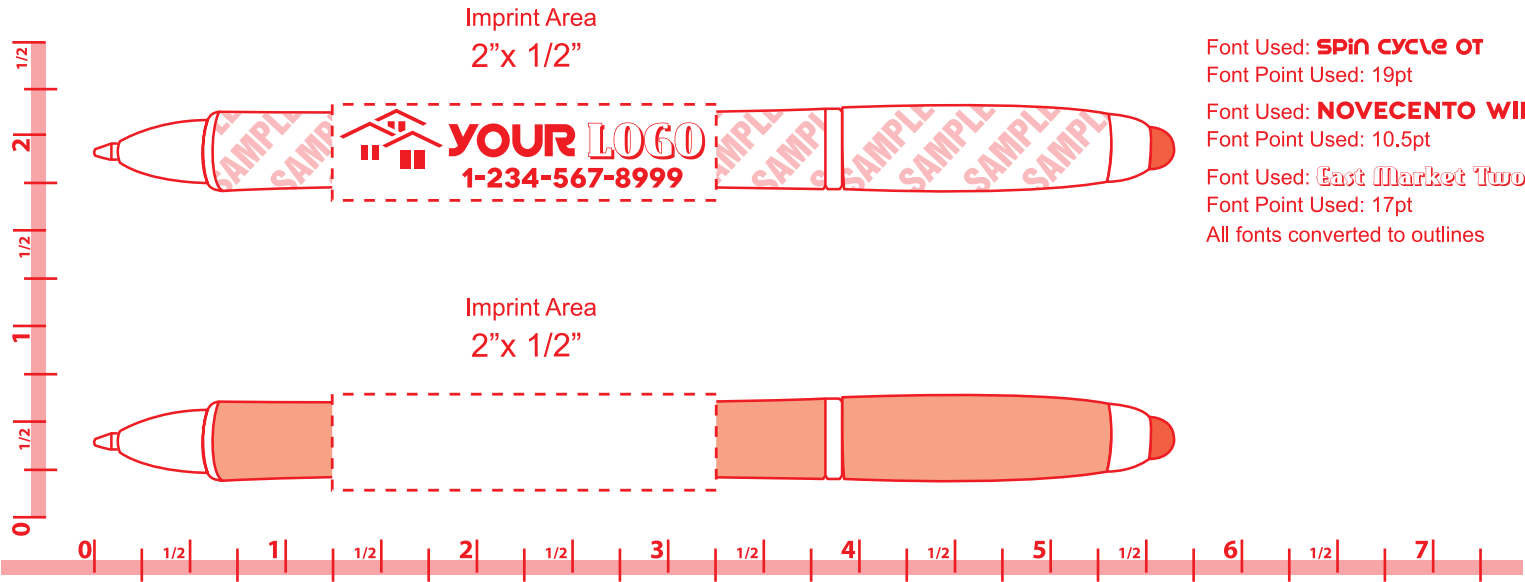

# sty\_009 - stylus highlighter-pen combo - 55727

Font Used: **SPIN CYCLE OT**

Font Point Used: 19pt

Font Used: **NOVECENTO WIDE**

Font Point Used: 10,5pt

Font Used: **Cast Market Two NF**

Font Point Used: 17pt

All fonts converted to outlines

**RULER IS IN INCHES. VERIFY RULER ACCURACY PRINTED OUT ONTO PAPER.**

## Product Dimensions: 5-7/8"l x 1/2"dia.

Please Outline All Fonts Before Submitting File

1-Color Imprint Available

Method Imprint: **Screen Print**, No Raster Files

Halftones Not Available

Minimum Pt. Size: 6 pt

Aa Bb Cc Dd Ee Ff Gg Hh Ii Jj Kk 6pt Height

Actual Size

Your smallest text can not be smaller than 6pt in height.

Minimum Line Wt: .5

————— Line weight must be at least .5