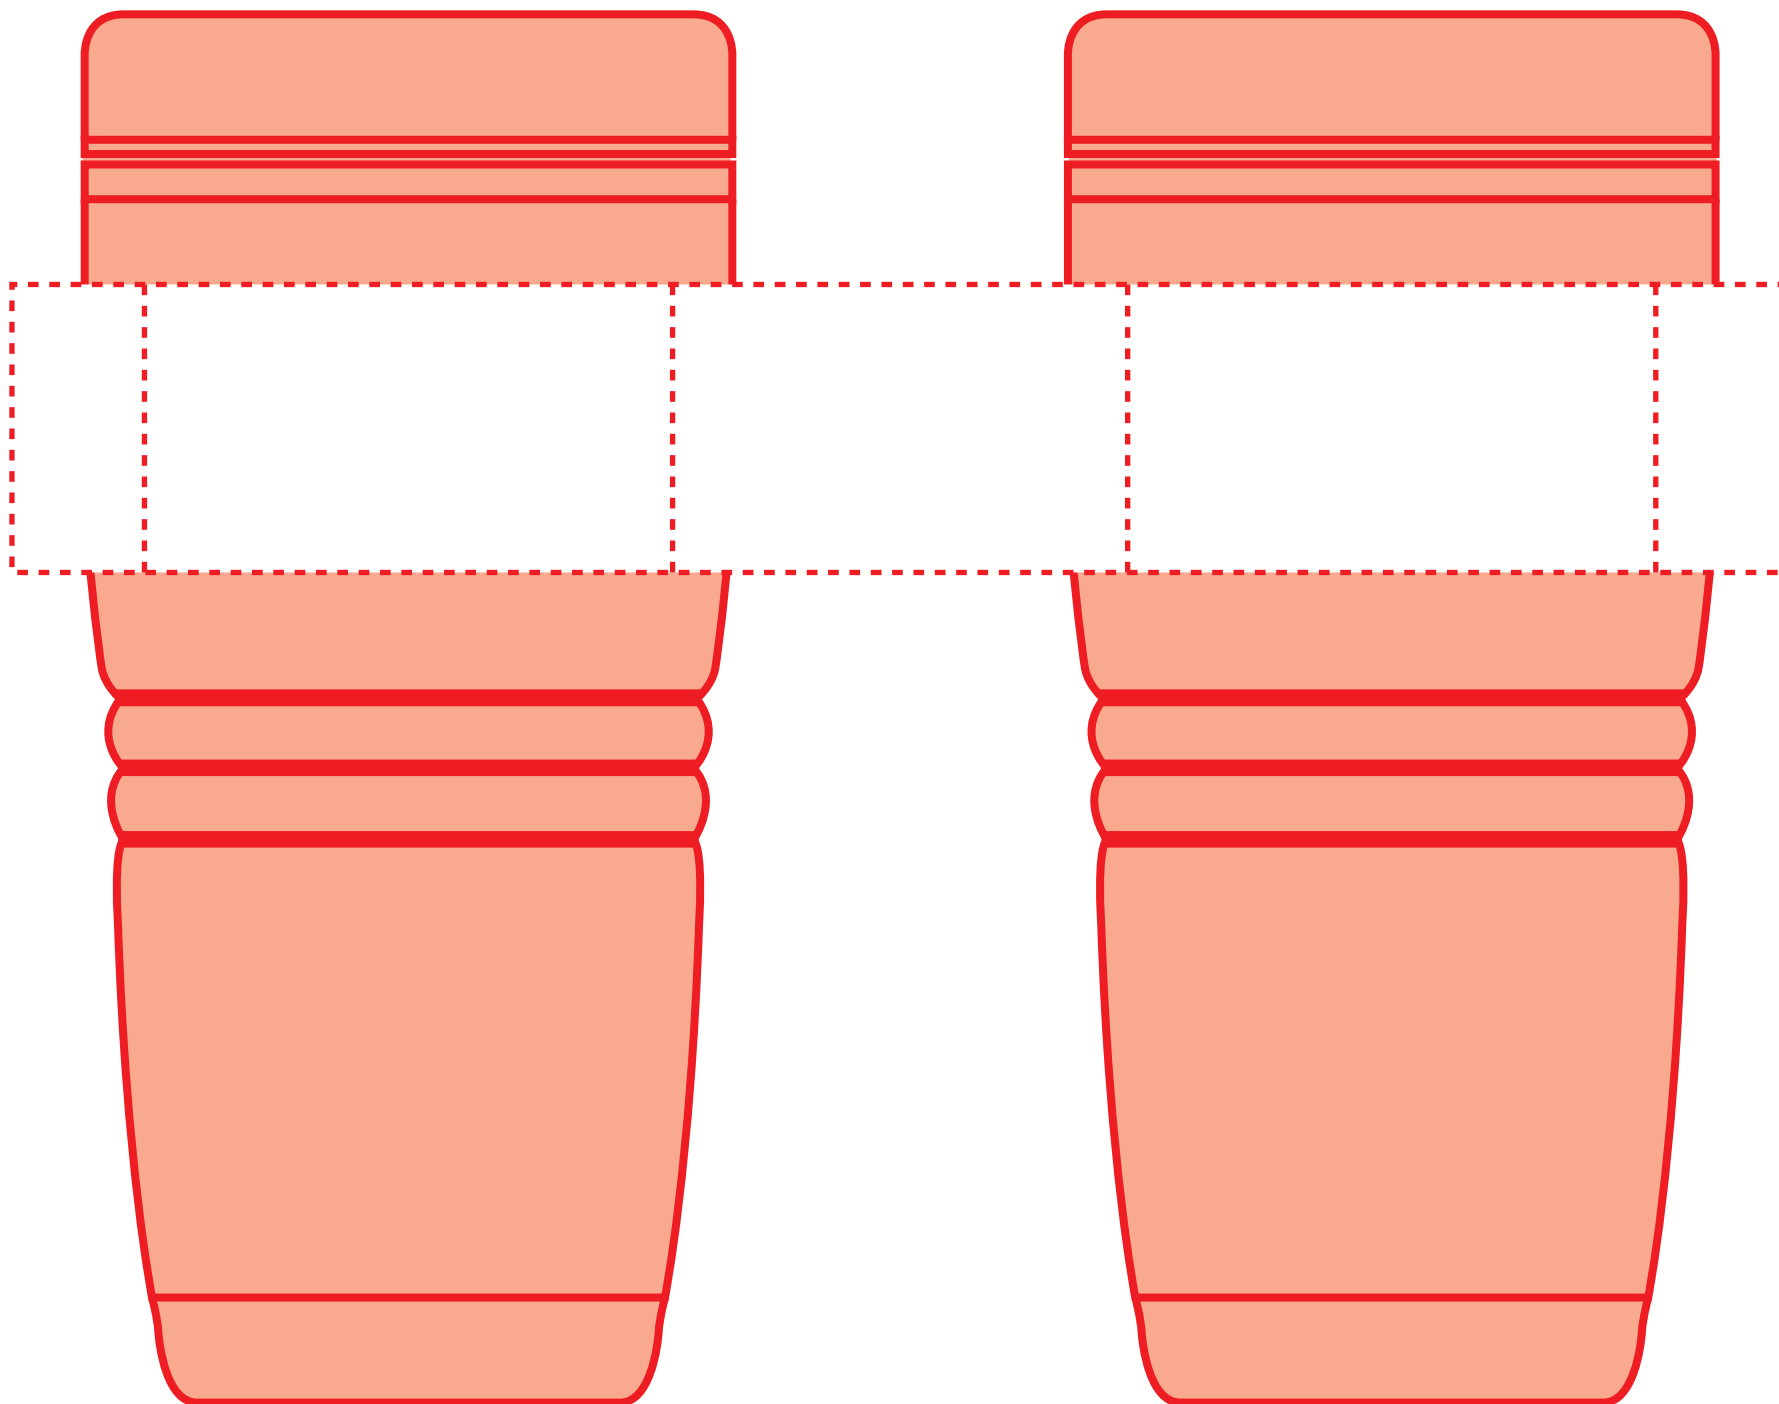

**SAMPLE  
DO NOT USE**

Back

Front

Font Used:  
BANKGOTHIC MD BT MEDIUM  
Font Point Used: 40 pt

All fonts converted to outlines

**YOUR ART HERE**

NO TEXT OR IMAGE OUTSIDE OF IMPRINT AREA

**Imprint Area:**  
Sides: 2.75" x 1.5"  
Wrap: 9.25" x 1.5"

Your text will be at 100% percent  
Your text must be inside dashed imprint area.

**Product Dimensions: 7-1/4"h x 3-1/4"dia.**

Please Outline All Fonts Before Submitting File  
1-Location Imprint Available  
Method Imprint: **Screen Print** (No Raster Files)  
Halftones Not Available

Minimum Pt. Size: 8 pt

Actual Size

Your smallest text can not be smaller than 8 pt in height.

Minimum Line Wt: 0.6 pt

Line weight must be at least 0.6 pt